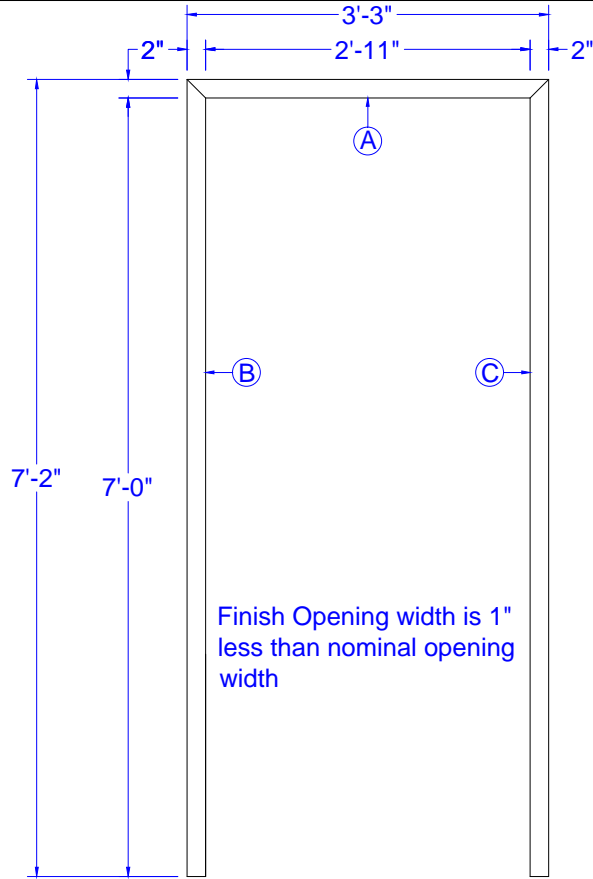

Not to scale

Concept Frames, Inc.

2015 Industrial Drive, Newton, NC 28658
PH: 888-234-9455 Fax: 800-631-9089

www.ConceptFrames.Com

Drawn By: KX

Date: 3-17-2014

Pocket Door Frame
6" Jamb Width Minimum