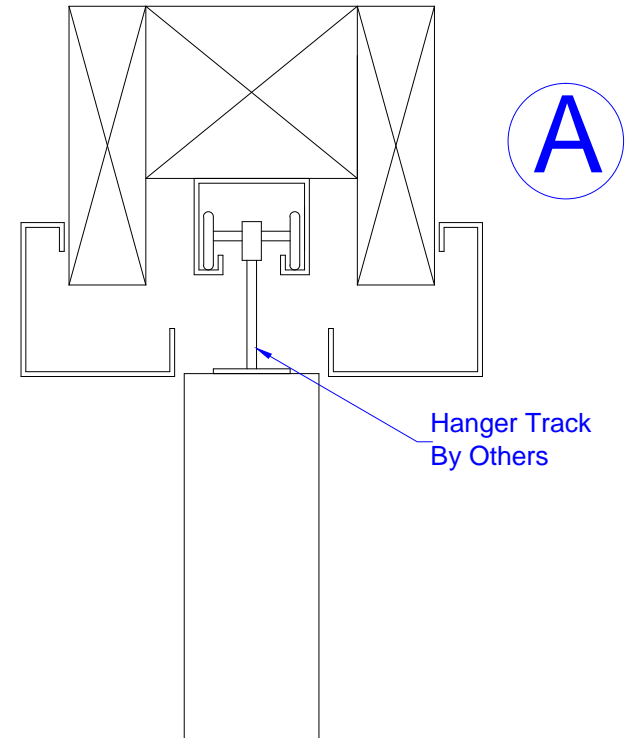

Not to scale

Concept Frames, Inc.

2015 Industrial Drive, Newton, NC 28658
PH: 888-234-9455 Fax: 800-631-9089

www.ConceptFrames.Com

Drawn By: KX

Date: 3-17-2014

Pocket Door Frame
6" Jamb Width Minimum