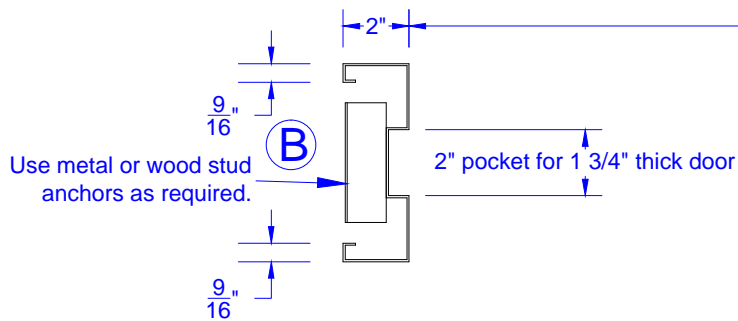

Not to scale

Concept Frames, Inc.

2015 Industrial Drive, Newton, NC 28658
PH: 888-234-9455 Fax: 800-631-9089

www.ConceptFrames.Com

Drawn By: KX

Date: 3-17-2014

Pocket Door Frame
6" Jamb Width Minimum