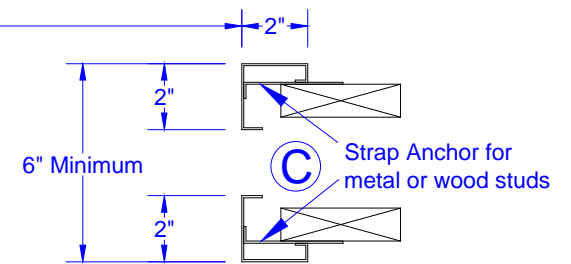

Not to scale

Concept Frames, Inc.

2015 Industrial Drive, Newton, NC 28658
PH: 888-234-9455 Fax: 800-631-9089

www.ConceptFrames.Com

Drawn By: KX

Date: 3-17-2014

Pocket Door Frame
6" Jamb Width Minimum