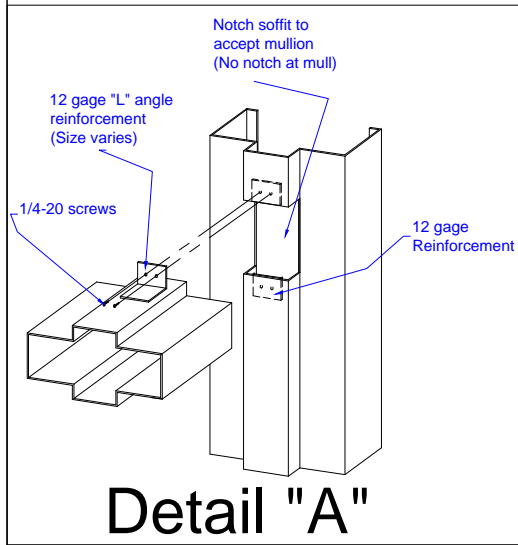

Not to scale

# Concept Frames, Inc.

2015 Industrial Drive, Newton, NC 28658  
PH: 888-234-9455 Fax: 800-631-9089

[www.ConceptFrames.Com](http://www.ConceptFrames.Com)

Drawn By: KX

Date: 2-25-2015

Knock Down Slot and Tab  
Transom Sidelight Frame