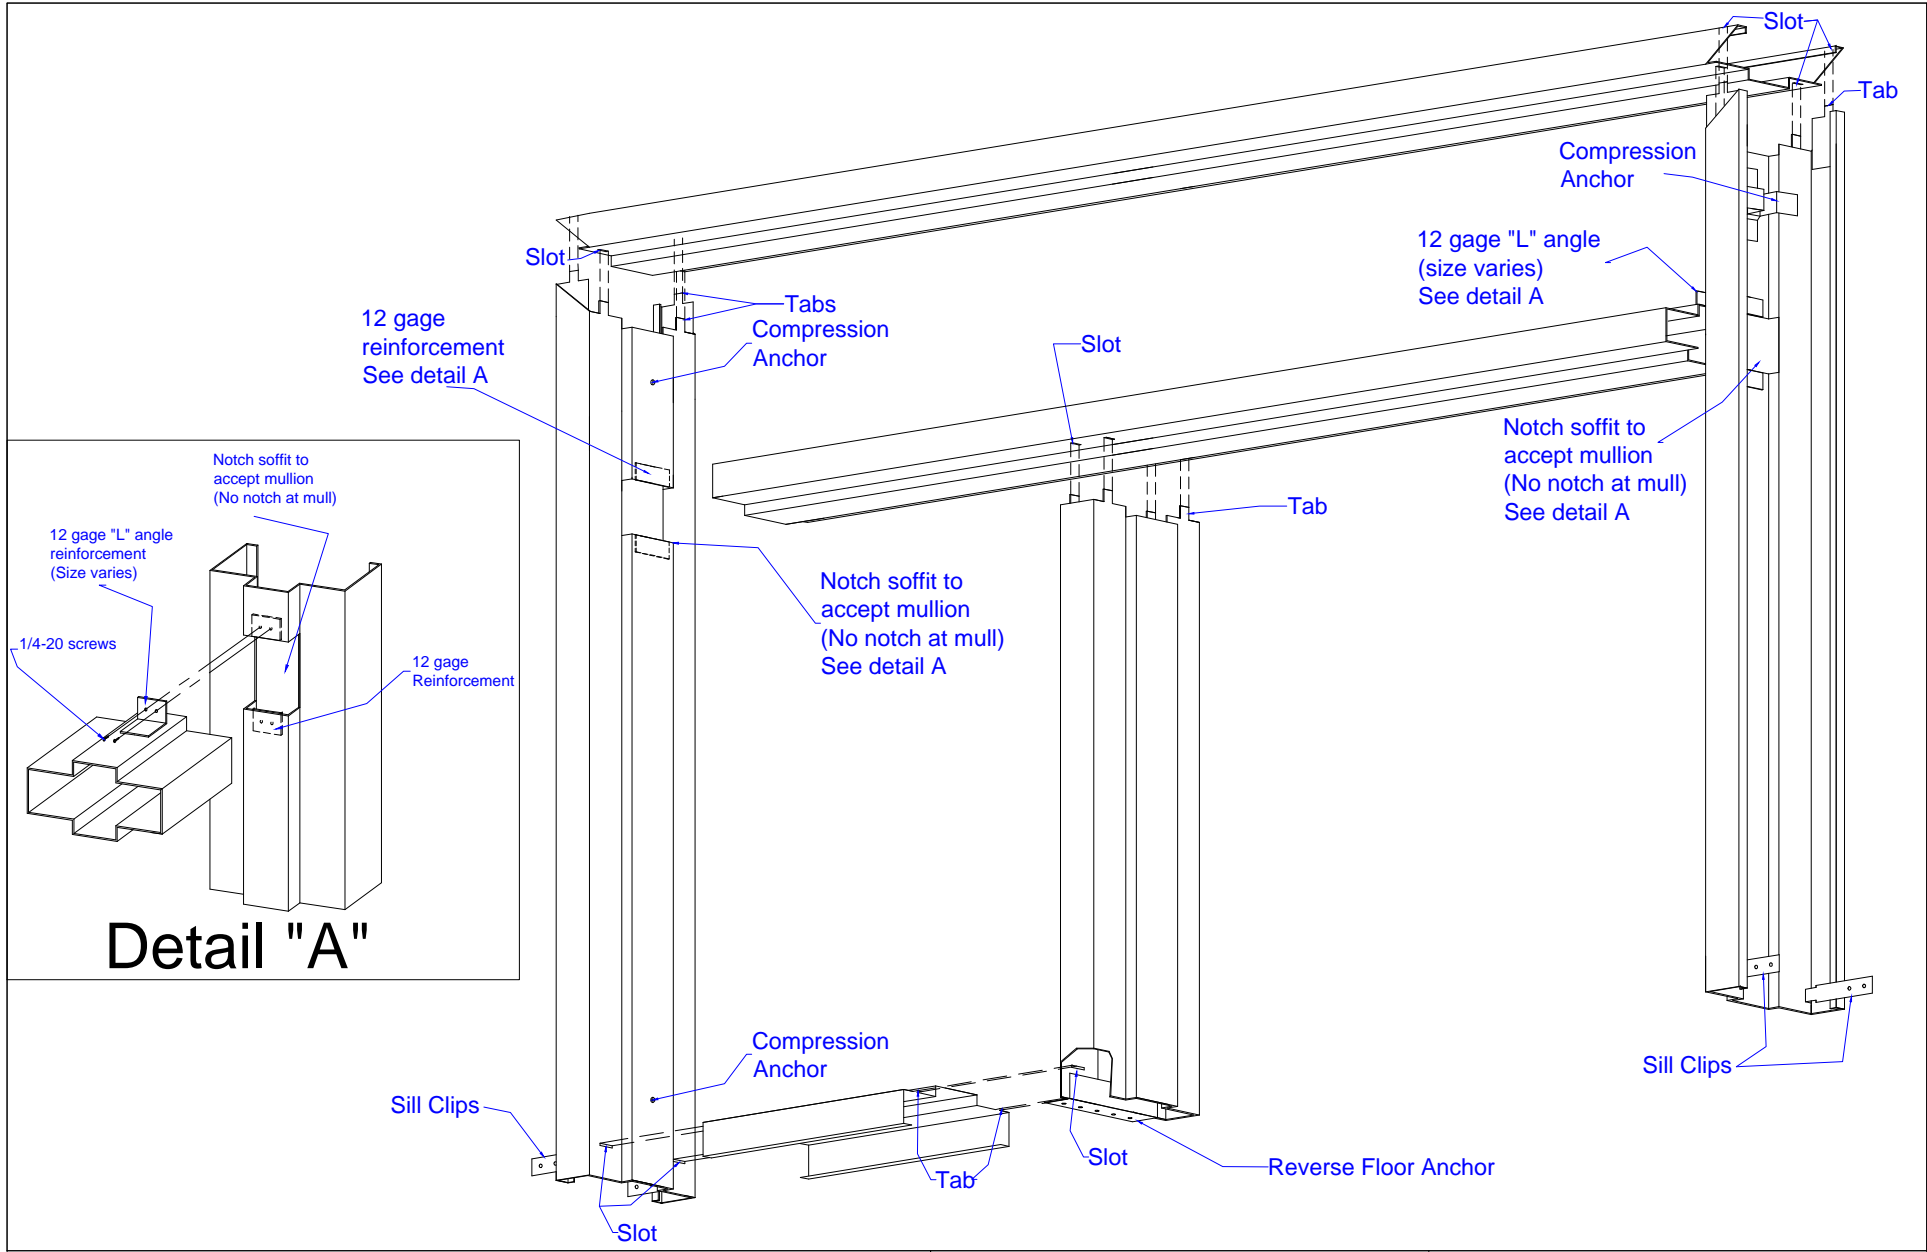

Not to scale

# Concept Frames, Inc.

2015 Industrial Drive, Newton, NC 28658  
PH: 888-234-9455 Fax: 800-631-9089

[www.ConceptFrames.Com](http://www.ConceptFrames.Com)

Drawn By: KX

Date: 2-25-2015

Knock Down Slot and Tab  
Transom Sidelight Frame