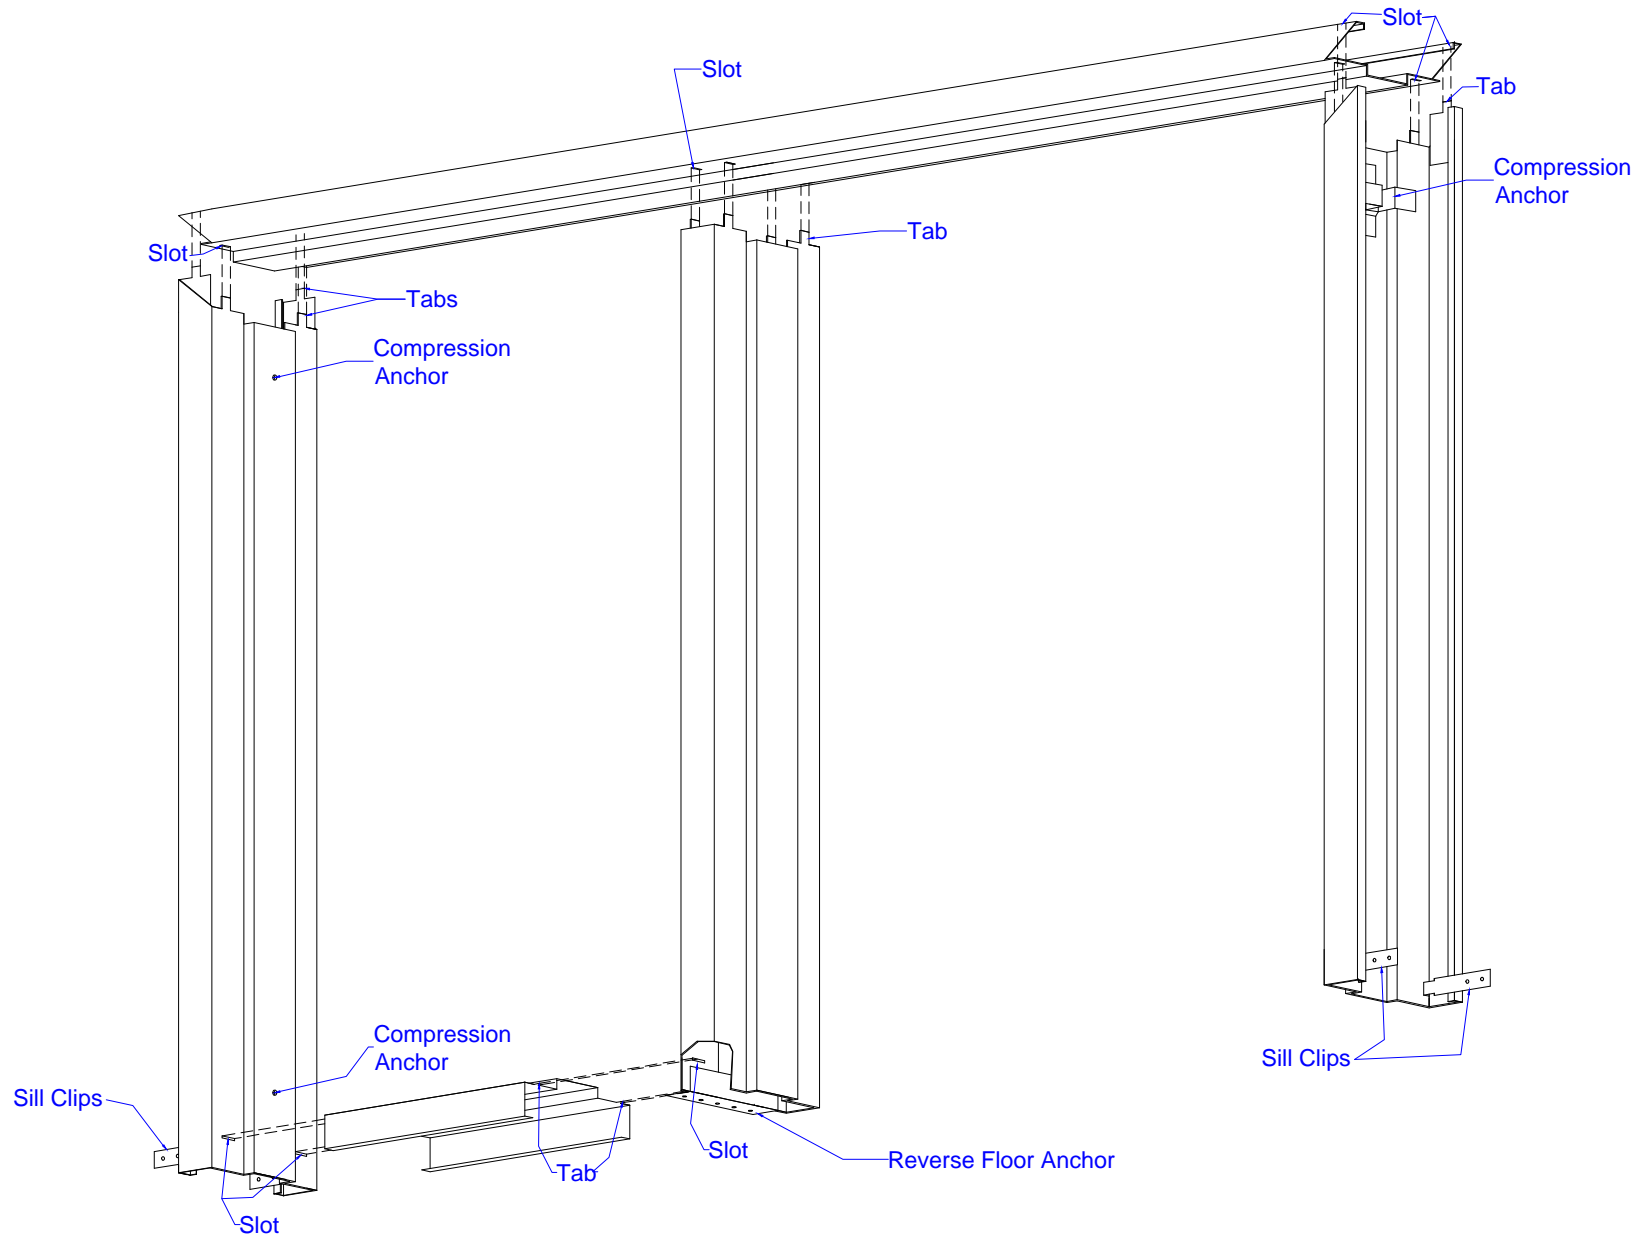

Not to scale

Concept Frames, Inc.

2015 Industrial Drive, Newton, NC 28658
PH: 888-234-9455 Fax: 800-631-9089

www.ConceptFrames.Com

Drawn By: KX

Date: 2-25-2015

Knock Down Slot and Tab
Sidelight Frame