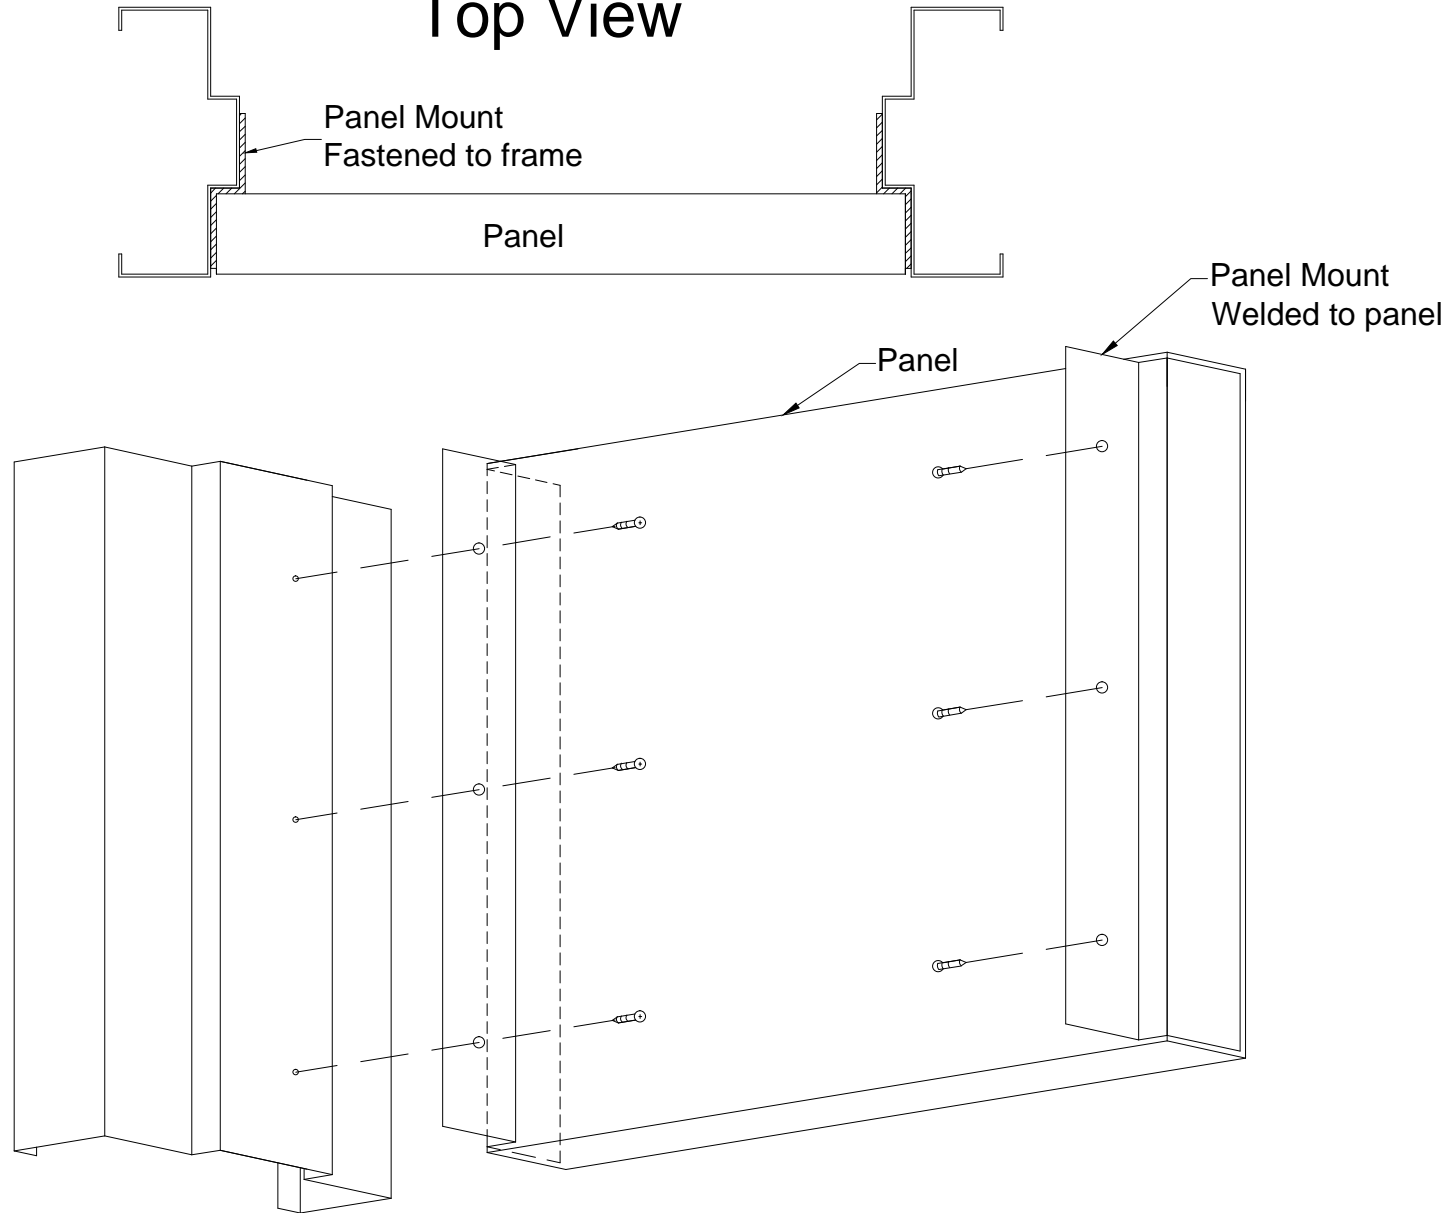

Top View

Concept Frames, Inc.

2015 Industrial Drive, Newton, NC 28658
PH: 888-234-9455 Fax: 800-631-9089

www.ConceptFrames.Com

Drawn By: KX

Date: 1-23-2015

Removable Panel Mounts