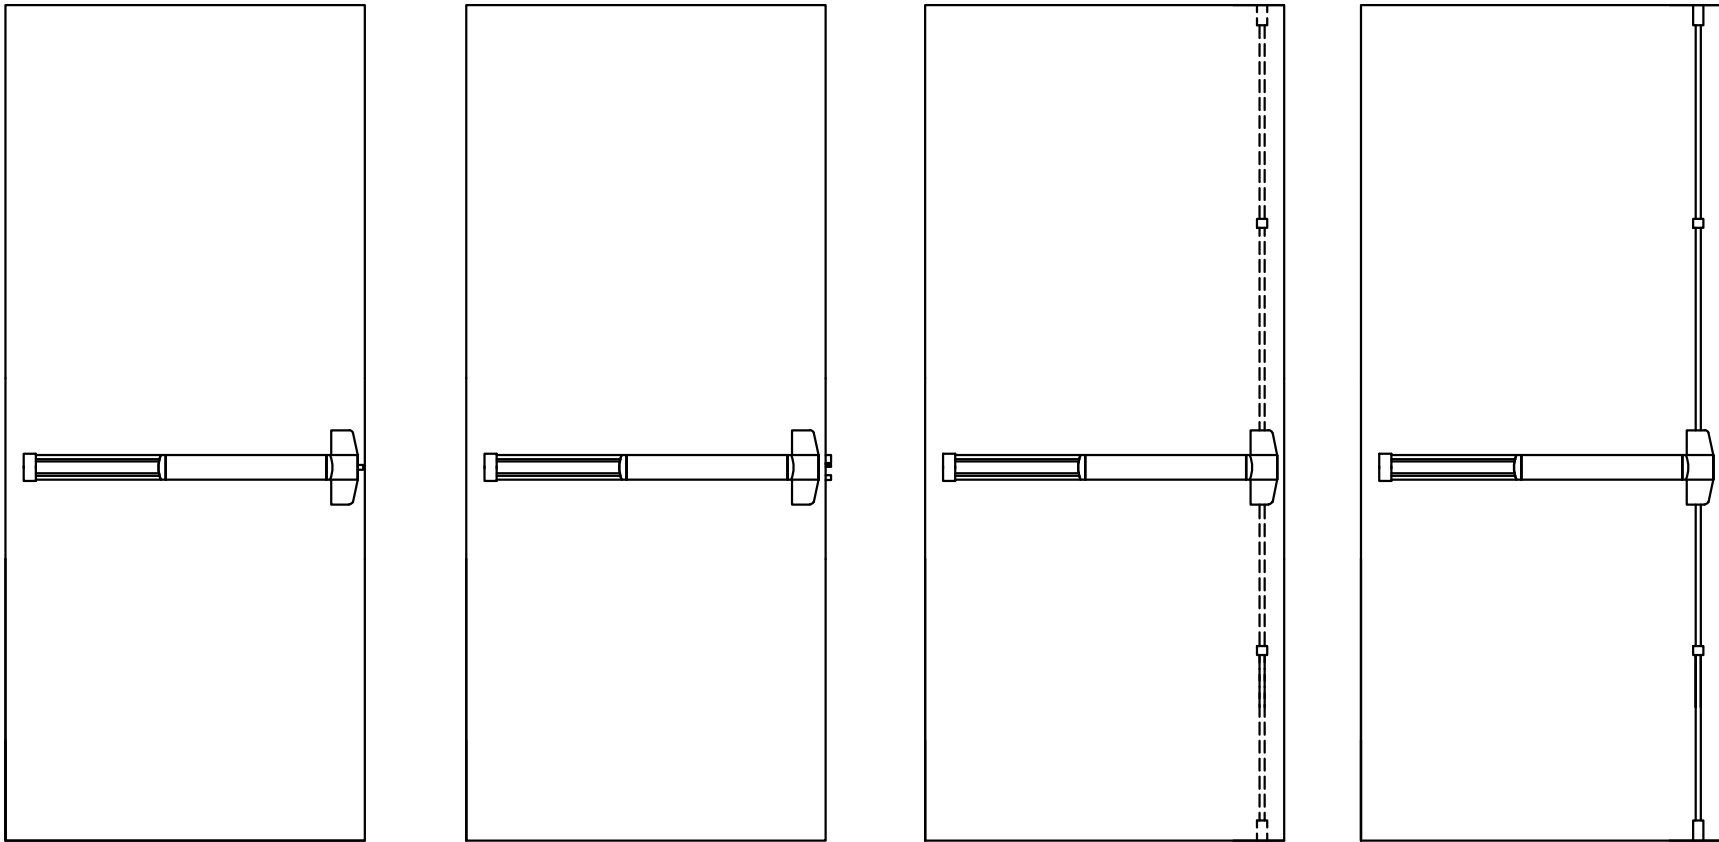

Not to scale

All doors with Rim, Mortise, Concealed or Surface Vertical Rods require the auxiliary label shown below.

Concept Frames, Inc.

2015 Industrial Drive, Newton, NC 28658
PH: 888-234-9455 Fax: 800-631-9089