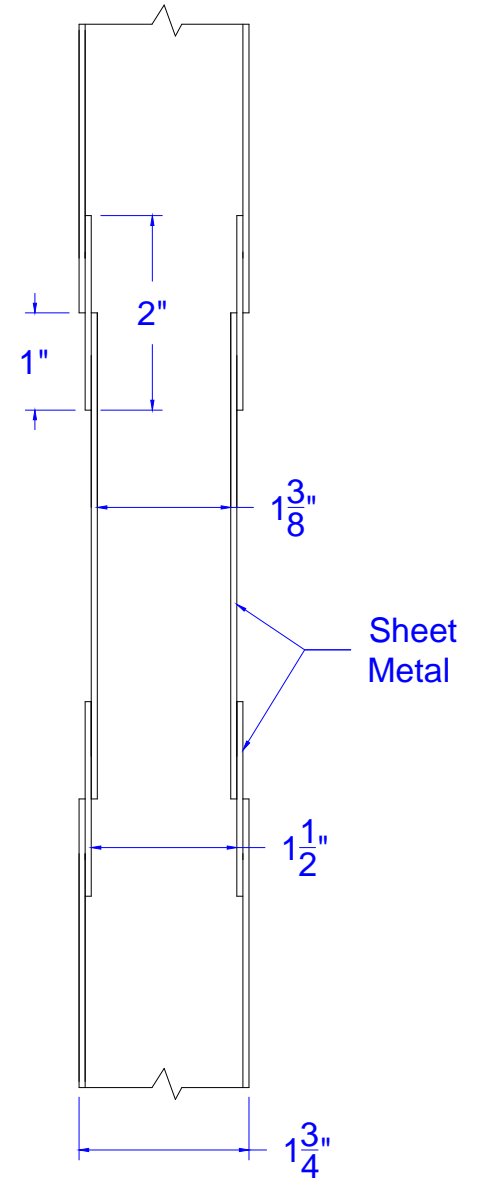

Not to scale

# Concept Frames, Inc.

2015 Industrial Drive, Newton, NC 28658  
PH: 888-234-9455 Fax: 800-631-9089

[www.ConceptFrames.Com](http://www.ConceptFrames.Com)

Drawn By: KX

Step Down Panel

Date: 2-23-2015