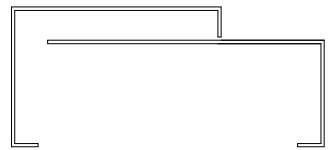

Cased Open  
(CO)

Double Rabbet  
(FV)

Single Rabbet  
(SR)

Double Egress  
(DE)

Pocket Door  
Frame (PDF)

Step Faces  
(SF)

Double Sloped  
(DS)

Single Sloped  
(SS)

Double Rabbet  
Kerf (DRK)

Single Rabbet  
Kerf (SRK)

Double Rabbet  
Thermal Break  
(DRTB)

Single Rabbet  
Thermal Break  
(SRTB)

Common profiles shown. Please consult our sales department for other profiles.  
Profile sections can be combined for uniqueness or functionality.  
Size restriction may apply, please consult our sales department.

Double Rabbet  
Split (DRS)

Single Rabbet  
Split (SRS)