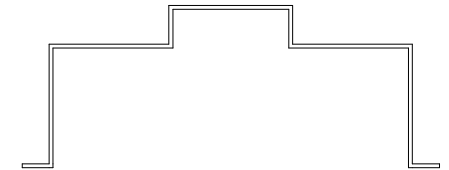

Double Rabbet  
Kerf (DRK)

Single Rabbet  
Kerf (SRK)

Double Rabbet  
Thermal Break  
(DRTB)

Single Rabbet  
Thermal Break  
(SRTB)

Common profiles shown. Please consult our sales department for other profiles.  
Profile sections can be combined for uniqueness or functionality.  
Size restriction may apply, please consult our sales department.

Double Rabbet  
Split (DRS)

Single Rabbet  
Split (SRS)

Double Returns  
(Drywall)

Hemmed Returns

Shadow Returns

Groove Returns

Step Returns

No Returns

Inverted Returns

Common returns shown. Please consult our sales department for other returns.  
Returns can be combined for uniqueness or functionality.  
Size restriction may apply, please consult our sales department.