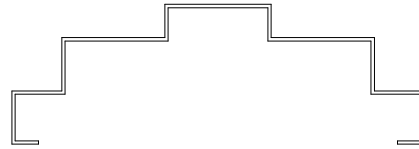

Cased Open  
(CO)

Double Rabbet  
(FV)

Single Rabbet  
(SR)

Double Egress  
(DE)

Pocket Door  
Frame (PDF)

Step Faces  
(SF)

Double Sloped  
(DS)

Single Sloped  
(SS)

Double Rabbet  
Kerf (DRK)

Single Rabbet  
Kerf (SRK)

Double Rabbet  
Thermal Break  
(DRTB)

Single Rabbet  
Thermal Break  
(SRTB)

Common profiles shown. Please consult our sales department for other profiles.  
Profile sections can be combined for uniqueness or functionality.  
Size restriction may apply, please consult our sales department.

Double Rabbet  
Split (DRS)

Single Rabbet  
Split (SRS)