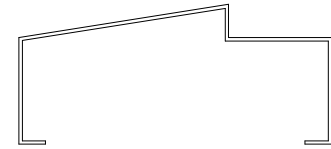

Cased Open  
(CO)

Double Rabbet  
(FV)

Single Rabbet  
(SR)

Double Egress  
(DE)

Pocket Door  
Frame (PDF)

Step Faces  
(SF)

Double Sloped  
(DS)

Single Sloped  
(SS)

Double Rabbet  
Kerf (DRK)

Single Rabbet  
Kerf (SRK)

Double Rabbet  
Thermal Break  
(DRTB)

Single Rabbet  
Thermal Break  
(SRTB)

Common profiles shown. Please consult our sales department for other profiles.  
Profile sections can be combined for uniqueness or functionality.  
Size restriction may apply, please consult our sales department.

Double Rabbet  
Split (DRS)

Single Rabbet  
Split (SRS)