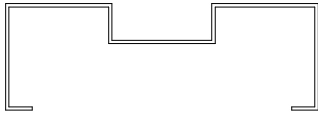

Cased Open  
(CO)

Double Rabbet  
(FV)

Single Rabbet  
(SR)

Double Egress  
(DE)

Pocket Door  
Frame (PDF)

Step Faces  
(SF)

Double Sloped  
(DS)

Single Sloped  
(SS)

Double Rabbet  
Kerf (DRK)

Single Rabbet  
Kerf (SRK)

Double Rabbet  
Thermal Break  
(DRTB)

Single Rabbet  
Thermal Break  
(SRTB)

Common profiles shown. Please consult our sales department for other profiles.  
Profile sections can be combined for uniqueness or functionality.  
Size restriction may apply, please consult our sales department.

Double Rabbet  
Split (DRS)

Single Rabbet  
Split (SRS)