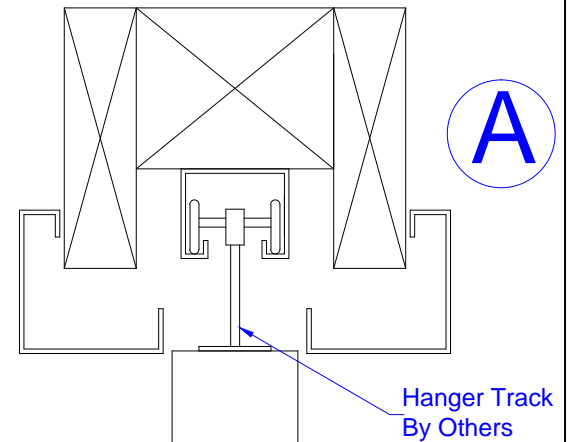

Not to scale

Concept Frames, Inc.

2015 Industrial Drive, Newton, NC 28658
PH: 888-234-9455 Fax: 800-631-9089

www.ConceptFrames.Com

Drawn By: KX

Date: 3-17-2014

Paired Pocket Door Frame with stud pocket
6" Jamb Width Minimum