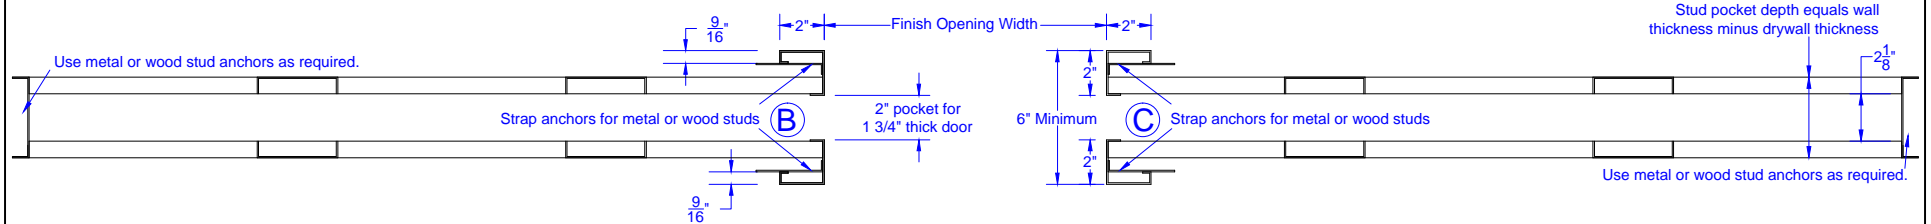

Not to scale

Concept Frames, Inc.

2015 Industrial Drive, Newton, NC 28658
PH: 888-234-9455 Fax: 800-631-9089

www.ConceptFrames.Com

Drawn By: KX

Date: 3-17-2014

Paired Pocket Door Frame with stud pocket
6" Jamb Width Minimum