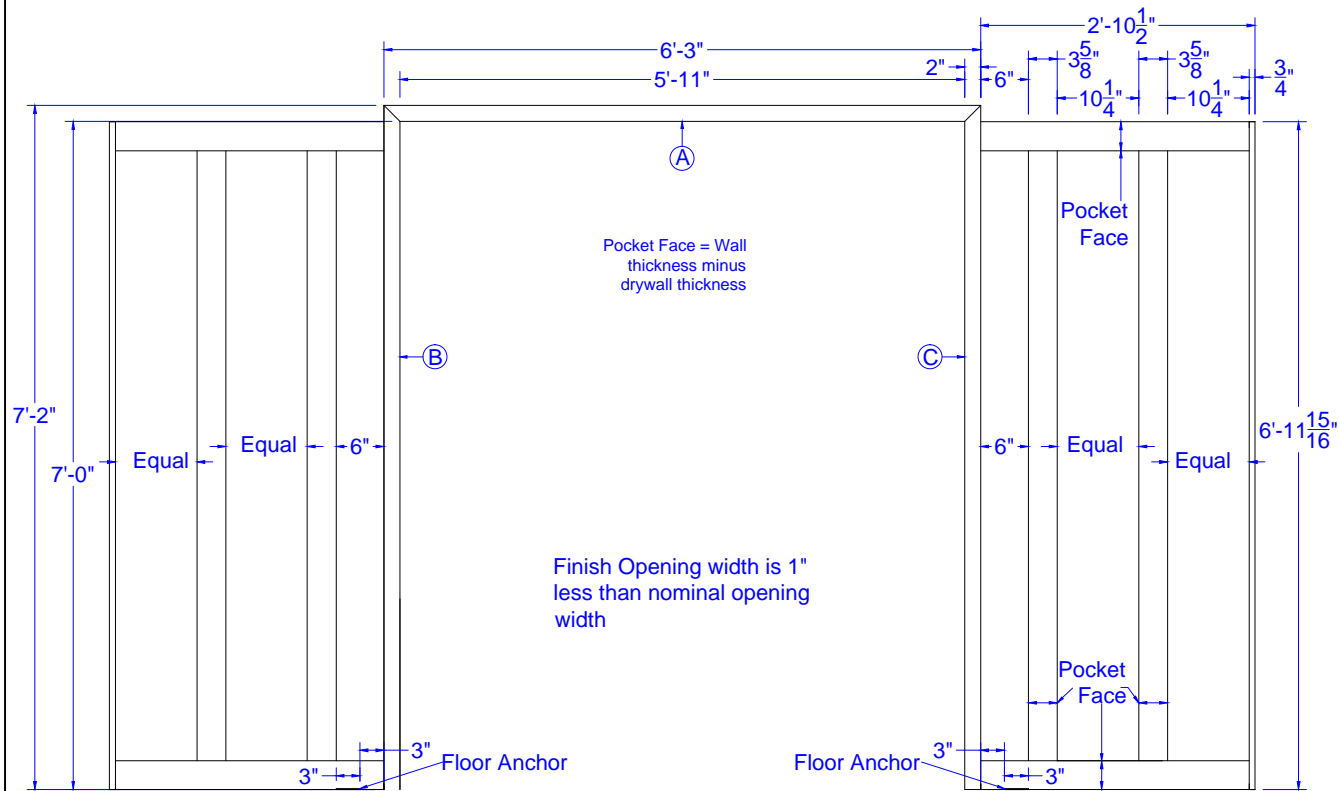

Not to scale

Concept Frames, Inc.

2015 Industrial Drive, Newton, NC 28658
PH: 888-234-9455 Fax: 800-631-9089

www.ConceptFrames.Com

Drawn By: KX

Date: 3-17-2014

Paired Pocket Door Frame with stud pocket
6" Jamb Width Minimum