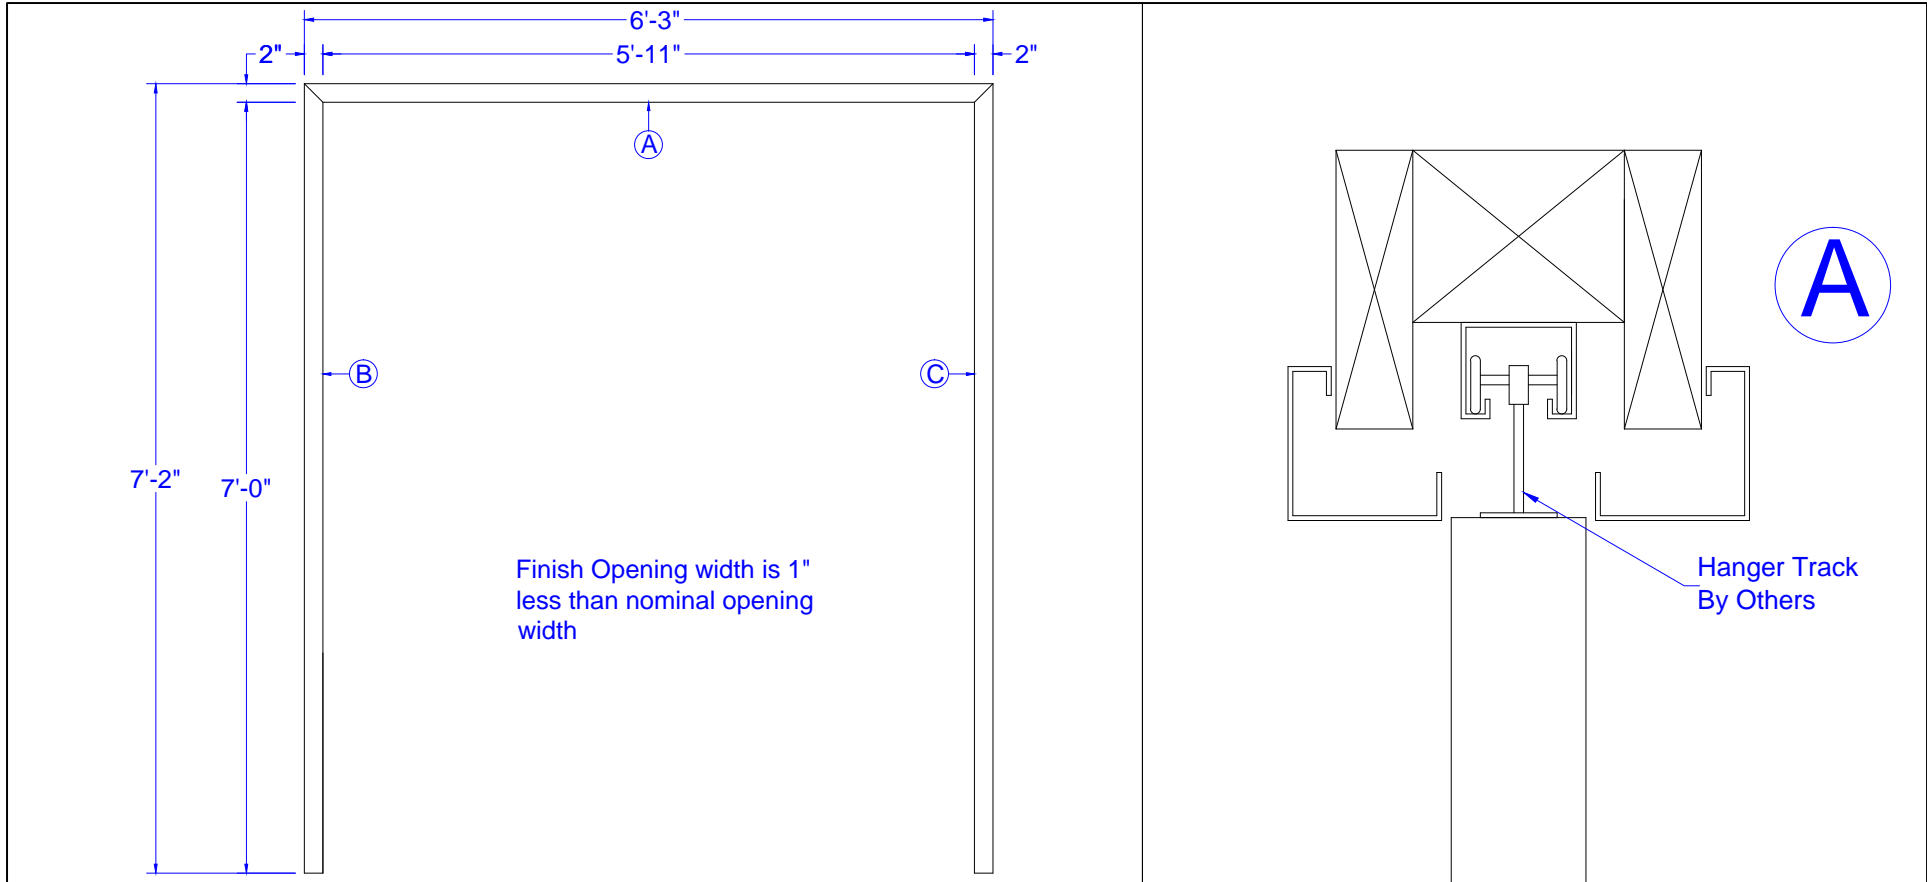

Not to scale

Concept Frames, Inc.
2015 Industrial Drive, Newton, NC 28658
PH: 888-234-9455 Fax: 800-631-9089
www.ConceptFrames.Com

Drawn By: KX
Date: 3-17-2014
Paired Pocket Door Frame
6" Jamb Width Minimum