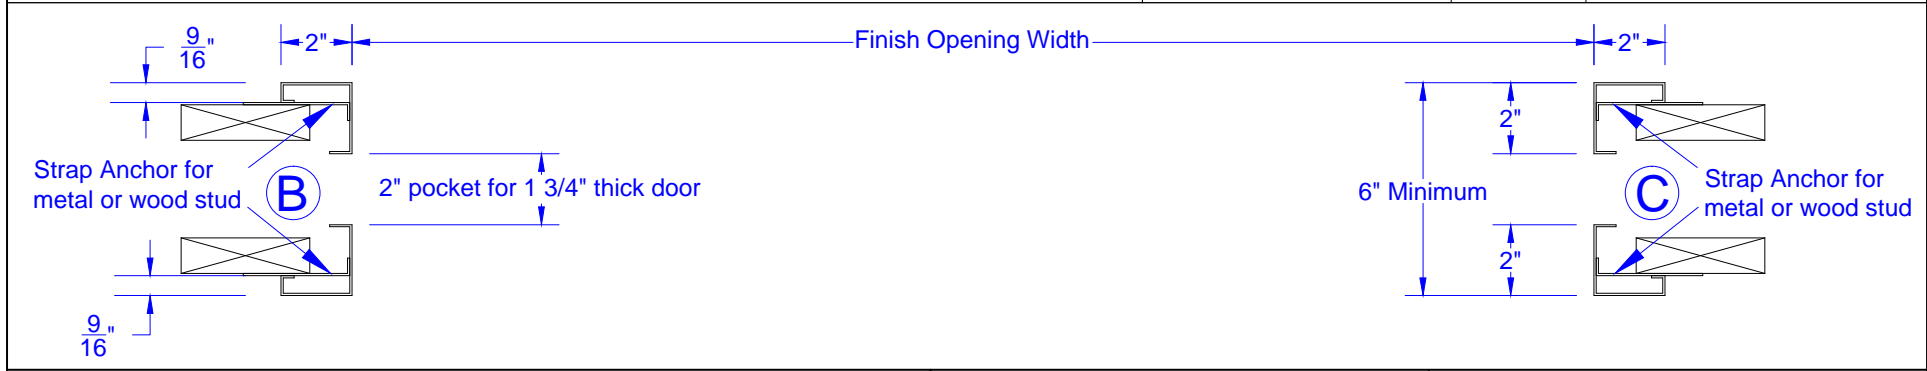

Not to scale

Concept Frames, Inc.
2015 Industrial Drive, Newton, NC 28658
PH: 888-234-9455 Fax: 800-631-9089
www.ConceptFrames.Com

Drawn By: KX
Date: 3-17-2014
Paired Pocket Door Frame
6" Jamb Width Minimum