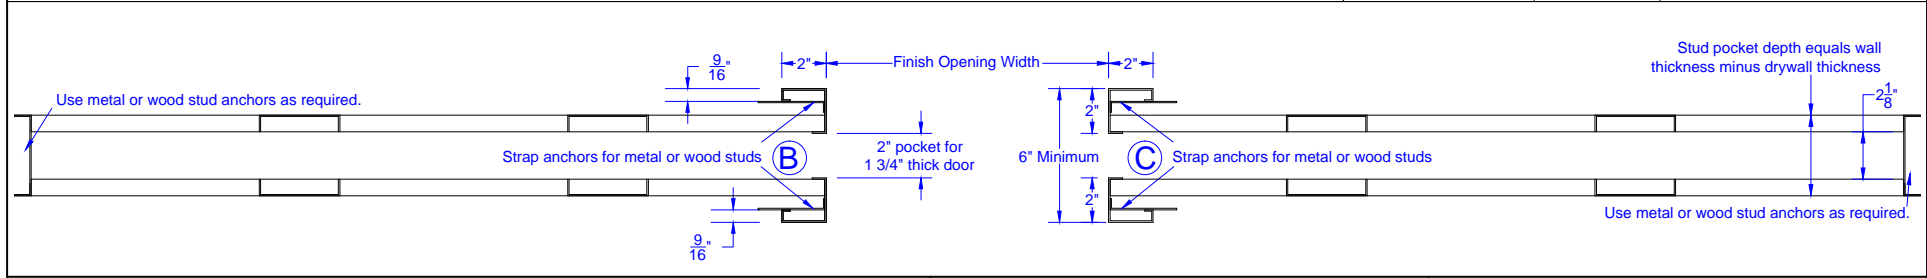

Drawn By: KX

Date: 3-17-2014

Pocket Door Frame with stud pocket
 6" Jamb Width Minimum

Not to scale

Concept Frames, Inc.

2015 Industrial Drive, Newton, NC 28658
PH: 888-234-9455 Fax: 800-631-9089

www.ConceptFrames.Com