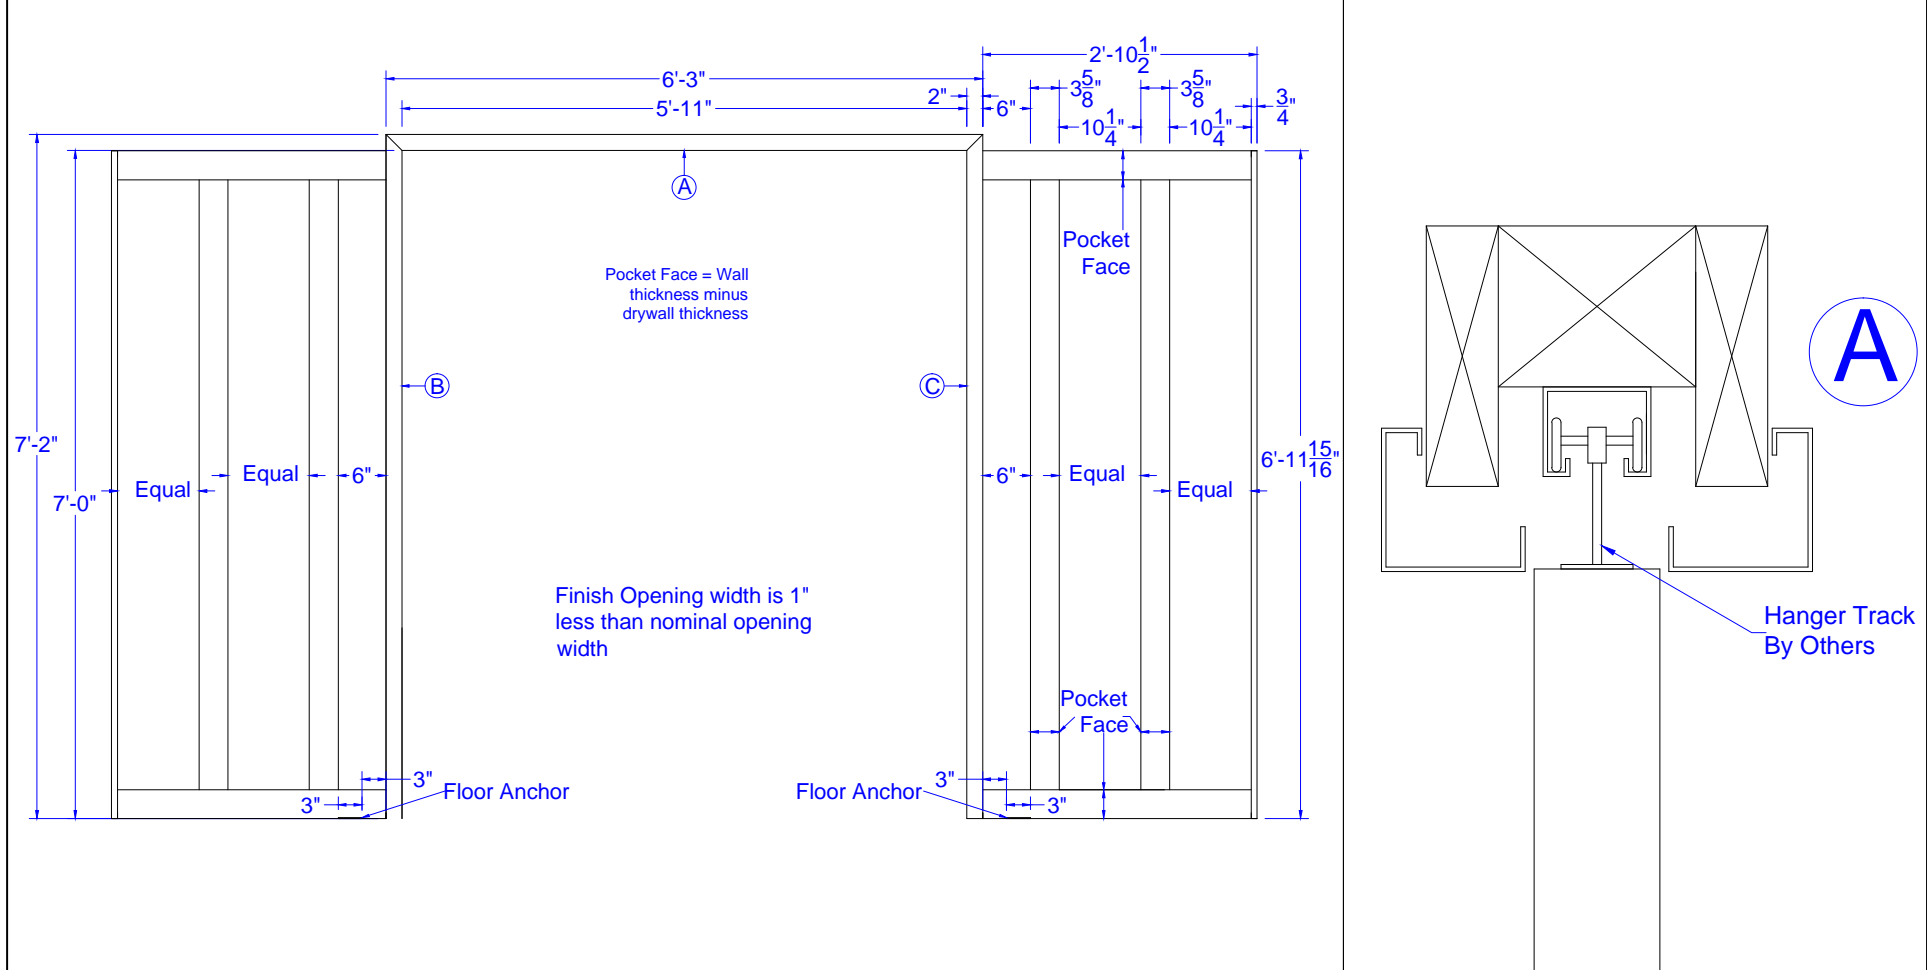

Drawn By: KX

Date: 3-17-2014

Pocket Door Frame with stud pocket
 6" Jamb Width Minimum

Not to scale

Concept Frames, Inc.

2015 Industrial Drive, Newton, NC 28658
PH: 888-234-9455 Fax: 800-631-9089

www.ConceptFrames.Com