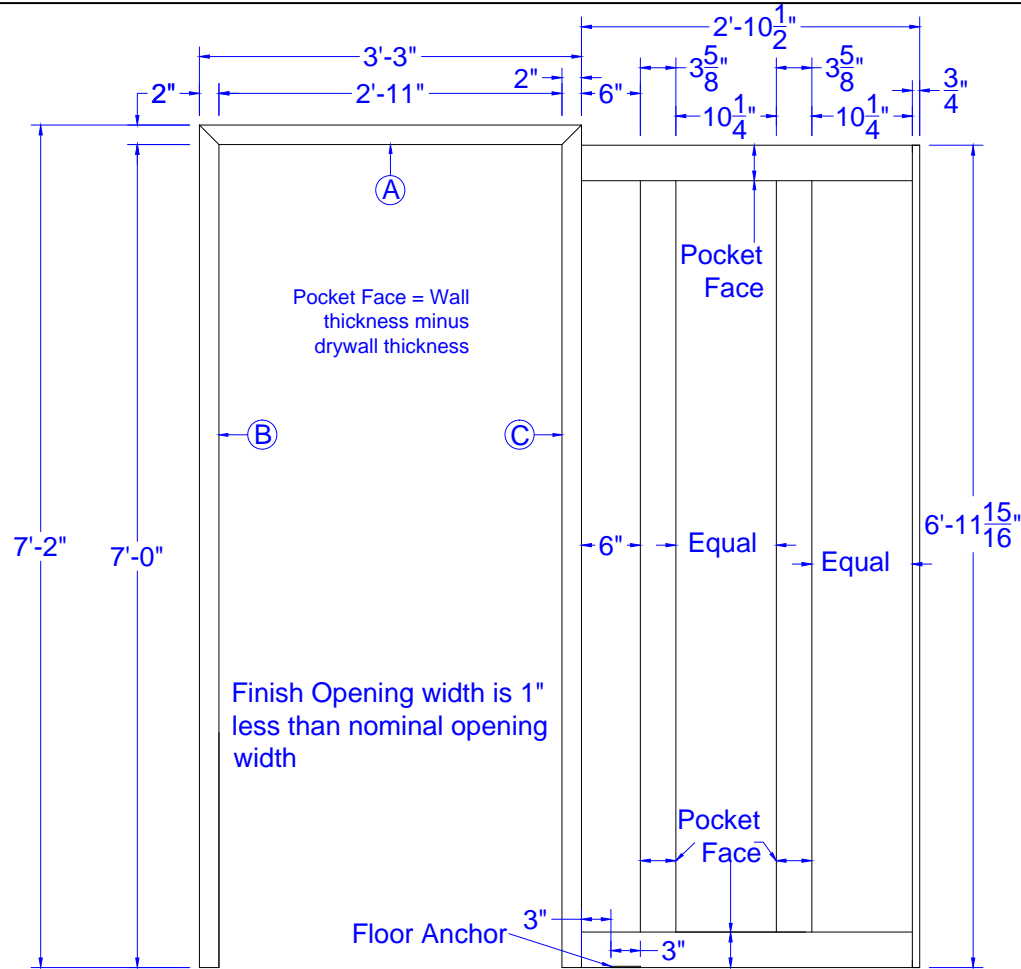

Concept Frames, Inc.
2015 Industrial Drive, Newton, NC 28658
PH: 888-234-9455 Fax: 800-631-9089
www.ConceptFrames.Com

Drawn By: KX

Date: 3-17-2014

Pocket Door Frame with stud pocket
6" Jamb Width Minimum