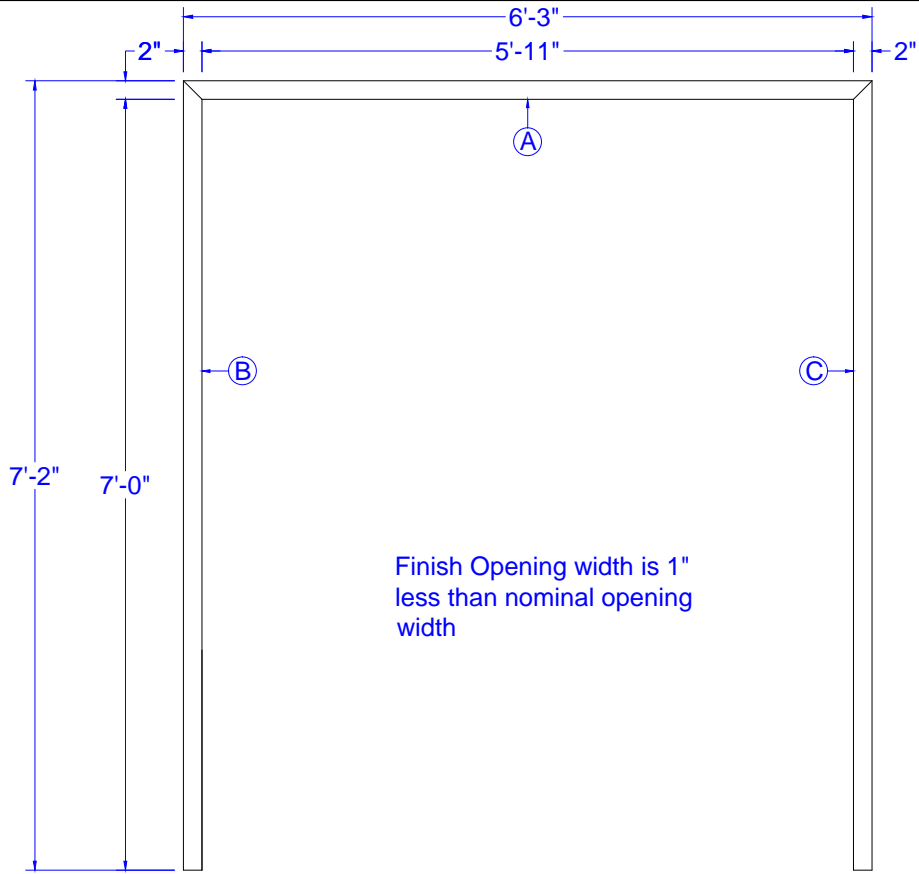

Not to scale

Concept Frames, Inc.

2015 Industrial Drive, Newton, NC 28658
PH: 888-234-9455 Fax: 800-631-9089

www.ConceptFrames.Com

Drawn By: KX

Date: 3-17-2014

Paired Pocket Door Frame
6" Jamb Width Minimum