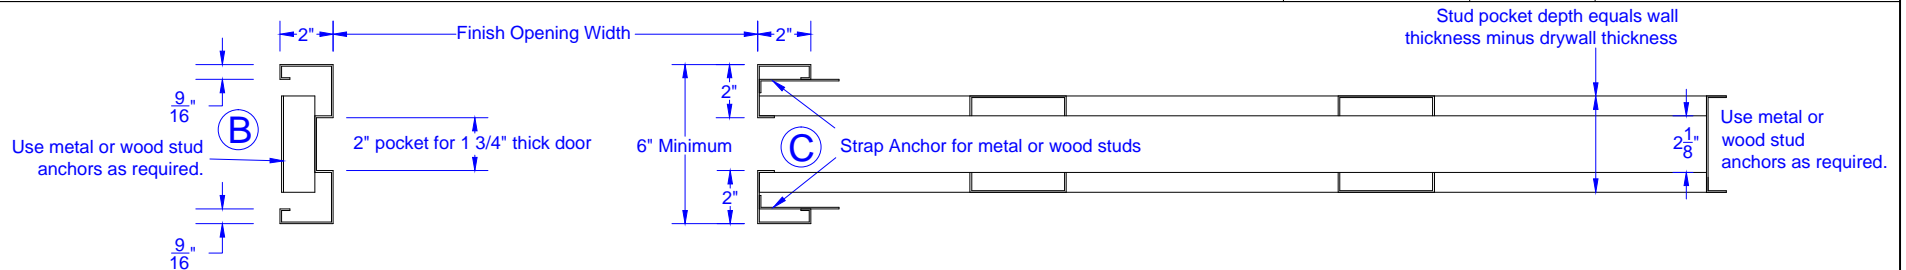

Concept Frames, Inc.
2015 Industrial Drive, Newton, NC 28658
PH: 888-234-9455 Fax: 800-631-9089
www.ConceptFrames.Com

Drawn By: KX

Date: 3-17-2014

Pocket Door Frame with stud pocket
6" Jamb Width Minimum