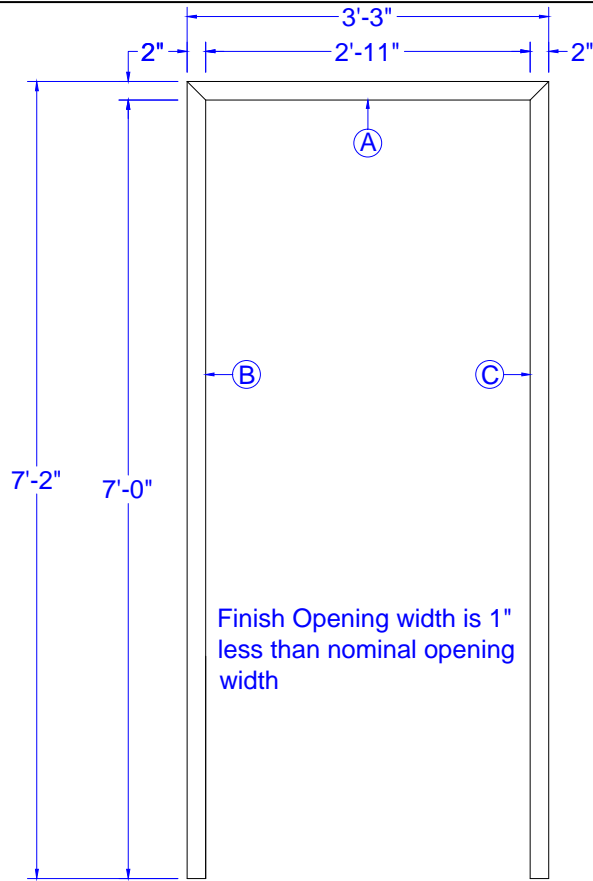

Not to scale

Concept Frames, Inc.

2015 Industrial Drive, Newton, NC 28658
PH: 888-234-9455 Fax: 800-631-9089

www.ConceptFrames.Com

Drawn By: KX

Date: 3-17-2014

Pocket Door Frame
6" Jamb Width Minimum

Not to scale

Concept Frames, Inc.

2015 Industrial Drive, Newton, NC 28658
PH: 888-234-9455 Fax: 800-631-9089

www.ConceptFrames.Com

Drawn By: KX

Date: 3-17-2014

Paired Pocket Door Frame
6" Jamb Width Minimum

Concept Frames, Inc.
 2015 Industrial Drive, Newton, NC 28658
 PH: 888-234-9455 Fax: 800-631-9089
www.ConceptFrames.Com

Drawn By: KX

Date: 3-17-2014

Pocket Door Frame with stud pocket
 6" Jamb Width Minimum

Not to scale

Concept Frames, Inc.

2015 Industrial Drive, Newton, NC 28658
PH: 888-234-9455 Fax: 800-631-9089

www.ConceptFrames.Com

Drawn By: KX

Date: 3-17-2014

Paired Pocket Door Frame with stud pocket
6" Jamb Width Minimum