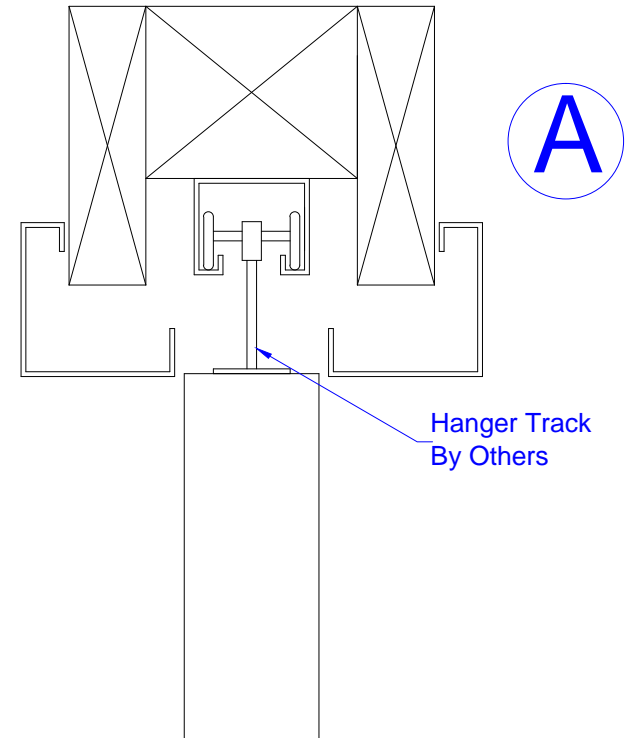

Not to scale

Concept Frames, Inc.

2015 Industrial Drive, Newton, NC 28658
PH: 888-234-9455 Fax: 800-631-9089

www.ConceptFrames.Com

Drawn By: KX

Date: 3-17-2014

Pocket Door Frame
6" Jamb Width Minimum