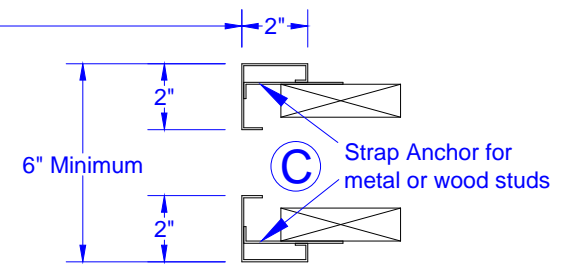

Not to scale

Concept Frames, Inc.

2015 Industrial Drive, Newton, NC 28658
PH: 888-234-9455 Fax: 800-631-9089

www.ConceptFrames.Com

Drawn By: KX

Date: 3-17-2014

Pocket Door Frame
6" Jamb Width Minimum

Not to scale