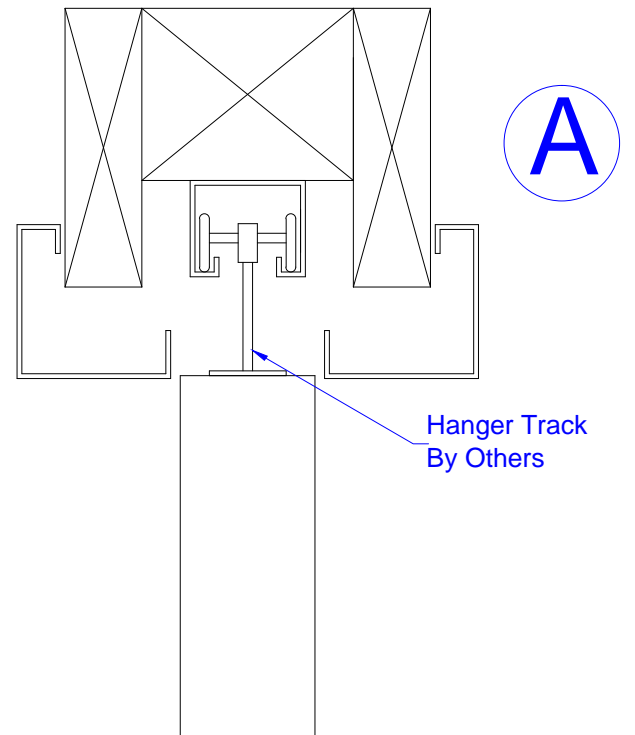

Not to scale

Concept Frames, Inc.

2015 Industrial Drive, Newton, NC 28658
PH: 888-234-9455 Fax: 800-631-9089

www.ConceptFrames.Com

Drawn By: KX

Date: 3-17-2014

Paired Pocket Door Frame
6" Jamb Width Minimum