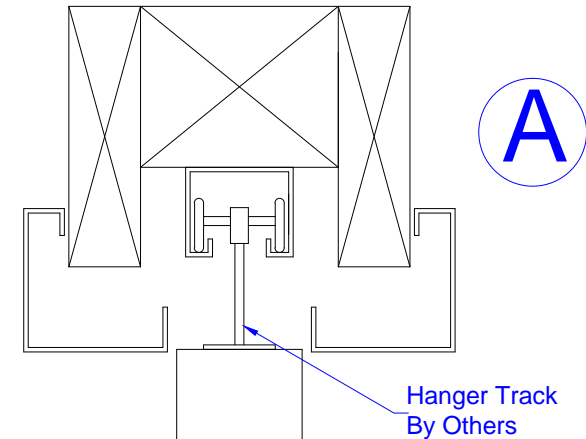

Concept Frames, Inc.

2015 Industrial Drive, Newton, NC 28658
PH: 888-234-9455 Fax: 800-631-9089

www.ConceptFrames.Com

Drawn By: KX

Date: 3-17-2014

Paired Pocket Door Frame
6" Jamb Width Minimum

Concept Frames, Inc.
 2015 Industrial Drive, Newton, NC 28658
 PH: 888-234-9455 Fax: 800-631-9089
www.ConceptFrames.Com

Drawn By: KX

Date: 3-17-2014

Pocket Door Frame with stud pocket
 6" Jamb Width Minimum

Not to scale

Concept Frames, Inc.

2015 Industrial Drive, Newton, NC 28658
PH: 888-234-9455 Fax: 800-631-9089

www.ConceptFrames.Com