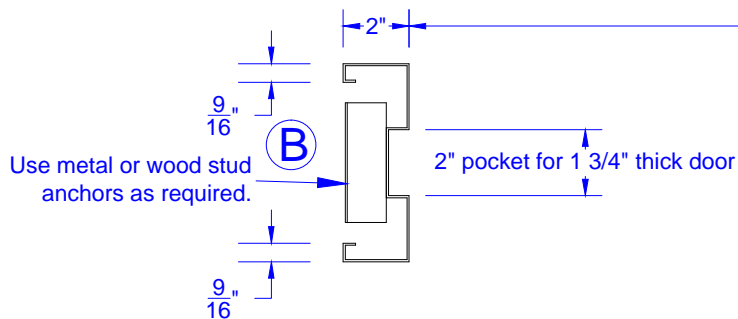

Not to scale

Concept Frames, Inc.

2015 Industrial Drive, Newton, NC 28658
PH: 888-234-9455 Fax: 800-631-9089

www.ConceptFrames.Com

Drawn By: KX

Date: 3-17-2014

Pocket Door Frame
6" Jamb Width Minimum

Not to scale