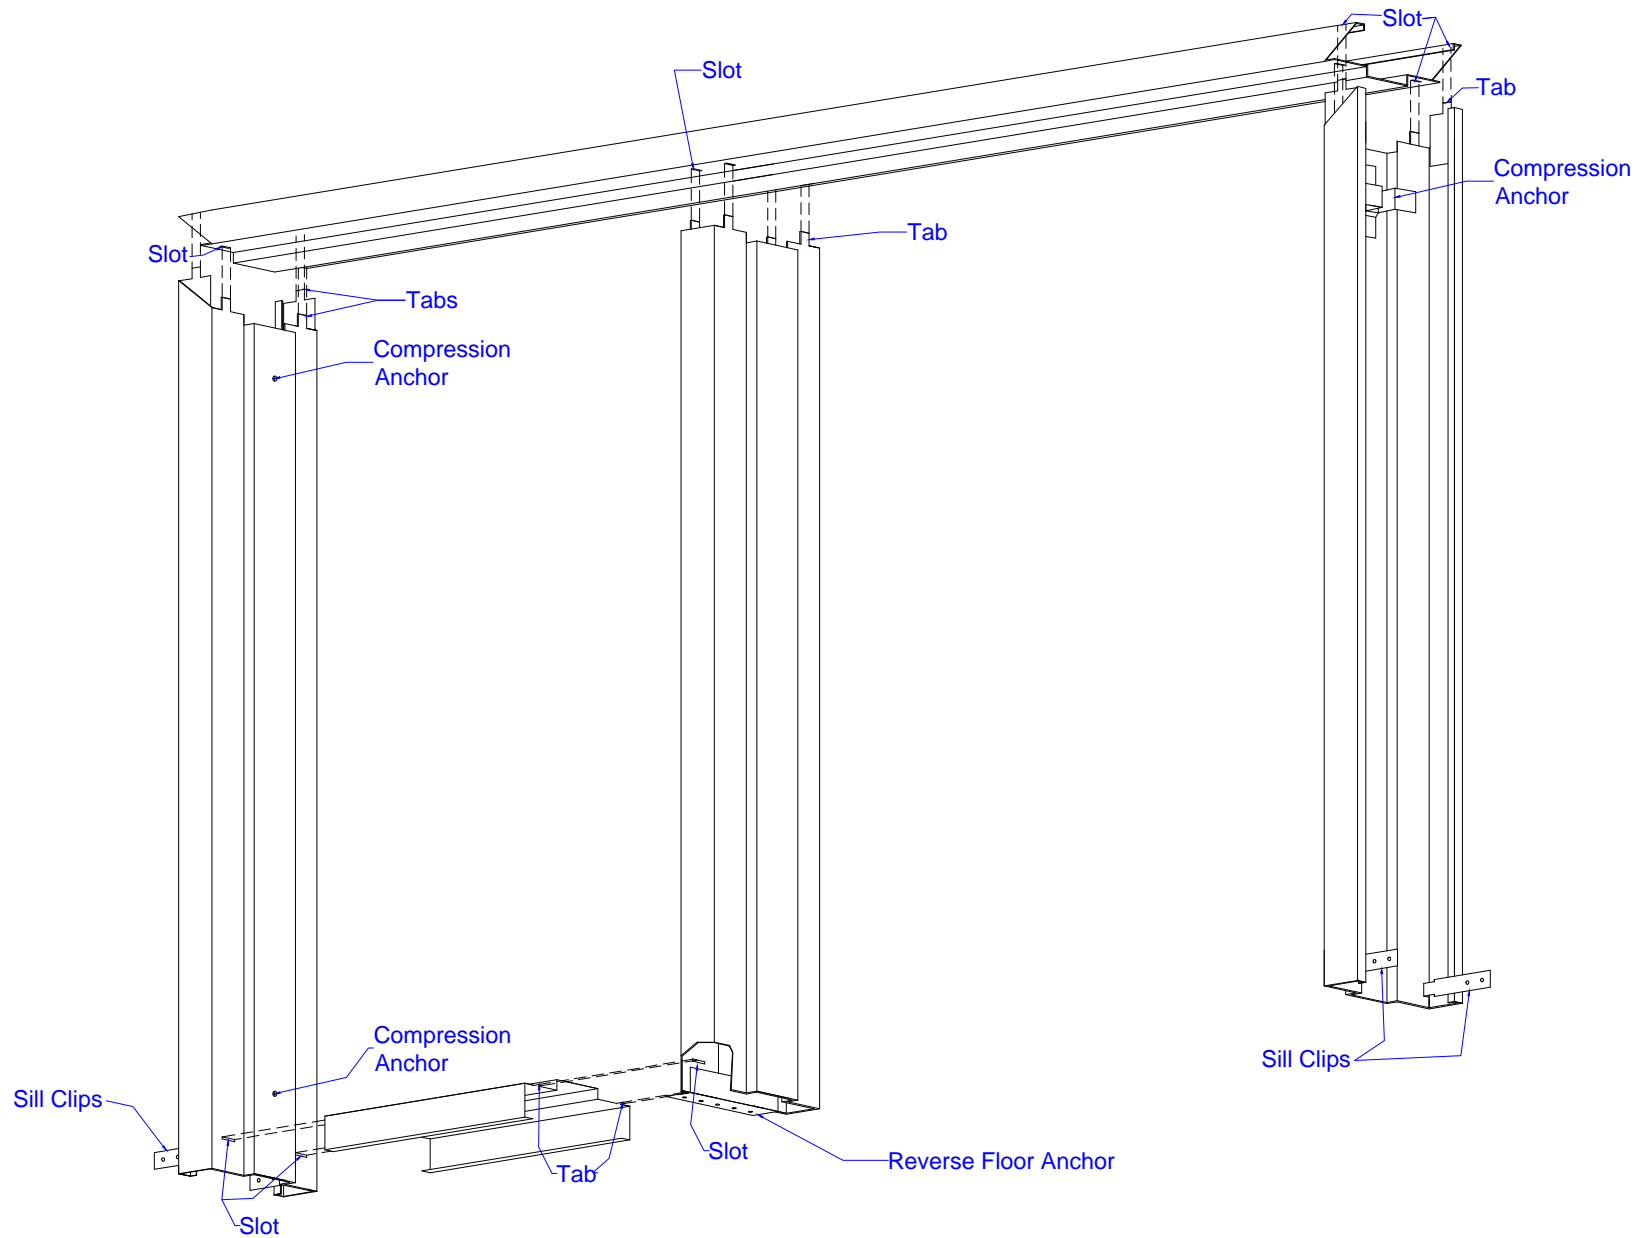

Concept Frames, Inc.

2015 Industrial Drive, Newton, NC 28658
PH: 888-234-9455 Fax: 800-631-9089

www.ConceptFrames.Com

Drawn By: KX

Date: 2-25-2015

Knock Down Slot and Tab
Sidelight Frame