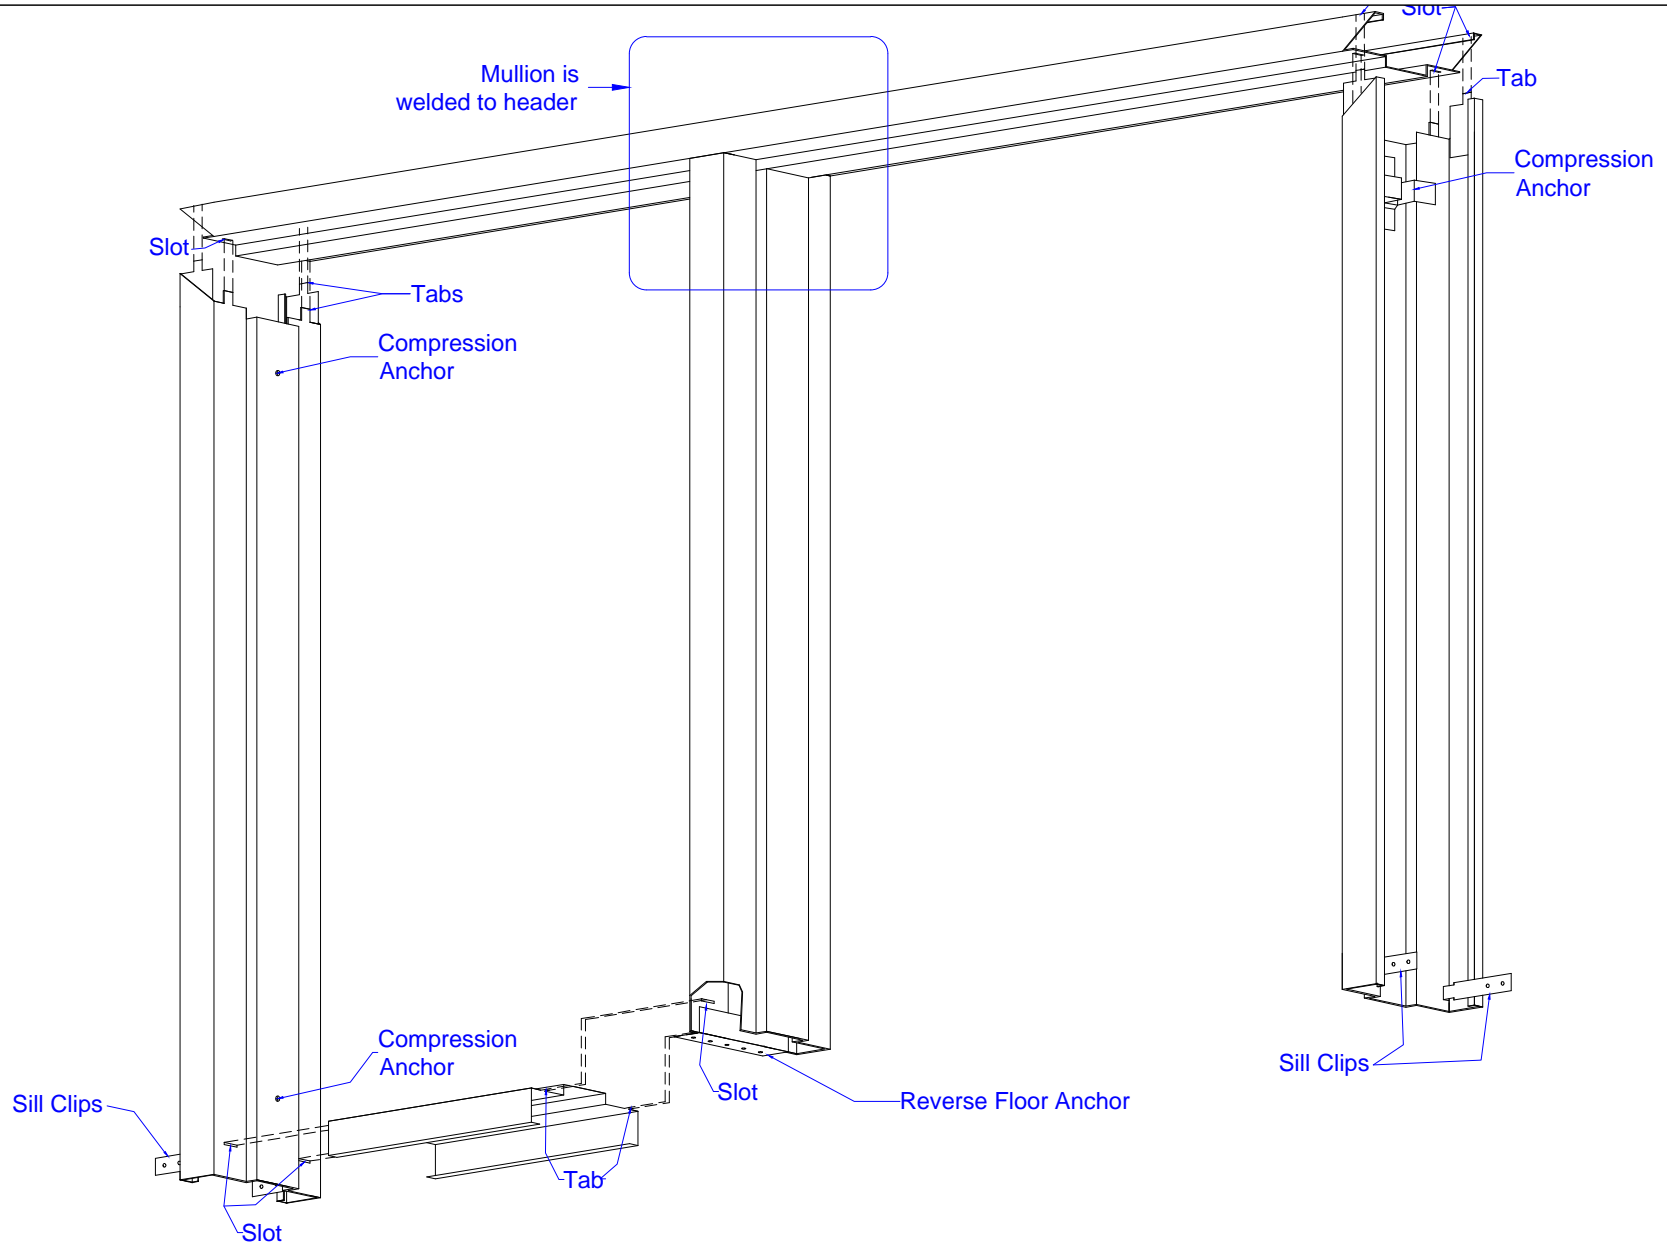

# Concept Frames, Inc.

2015 Industrial Drive, Newton, NC 28658  
PH: 888-234-9455 Fax: 800-631-9089

[www.ConceptFrames.Com](http://www.ConceptFrames.Com)

Drawn By: KX

Date: 2-25-2015

Knock Down Slot and Tab  
Transom Sidelight Frame

T-Weld Sidelight Frame (Mullion welded to header)