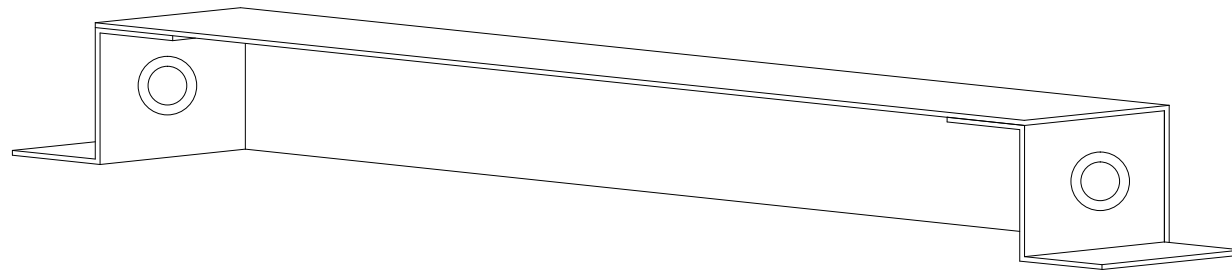

Junction box shown is for frames with 2" faces and single returns.

**Concept Frames, Inc.**

2015 Industrial Drive, Newton, NC 28658  
PH: 888-234-9455 Fax: 800-631-9089

[www.ConceptFrames.Com](http://www.ConceptFrames.Com)