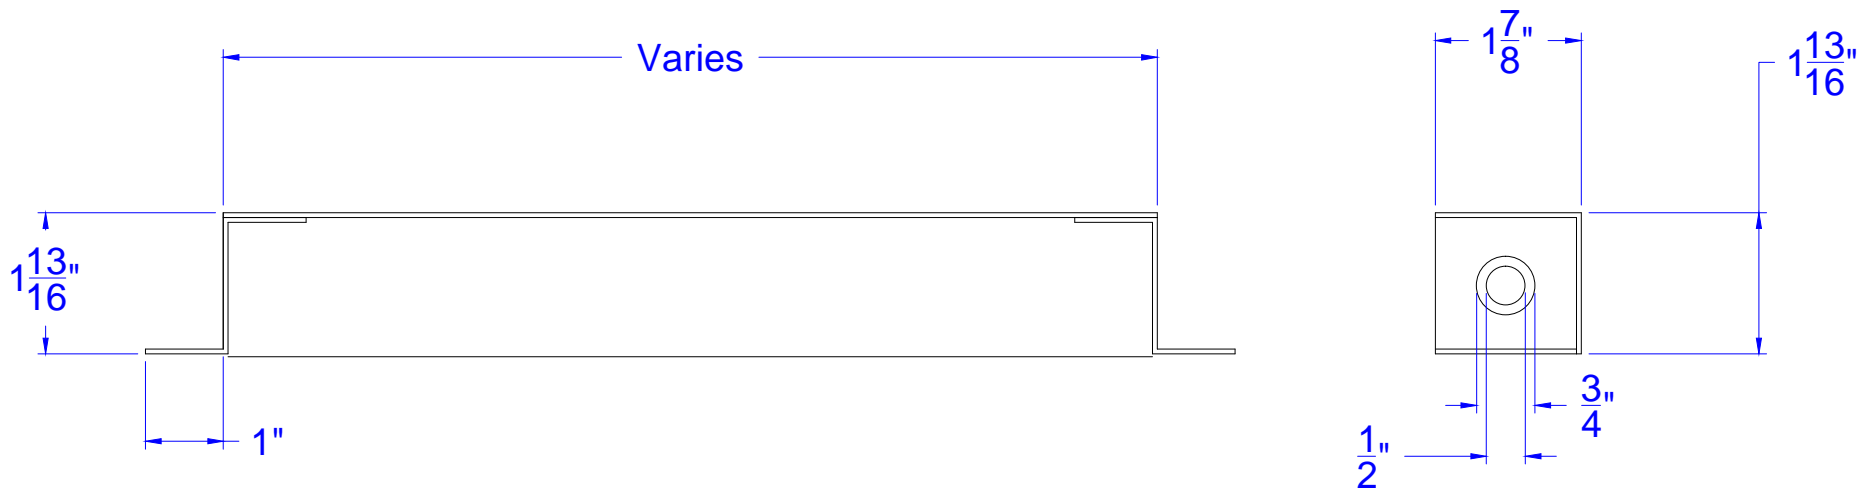

Junction box shown is for frames with 2" faces and single returns.

**Concept Frames, Inc.**

2015 Industrial Drive, Newton, NC 28658  
PH: 888-234-9455 Fax: 800-631-9089

[www.ConceptFrames.Com](http://www.ConceptFrames.Com)