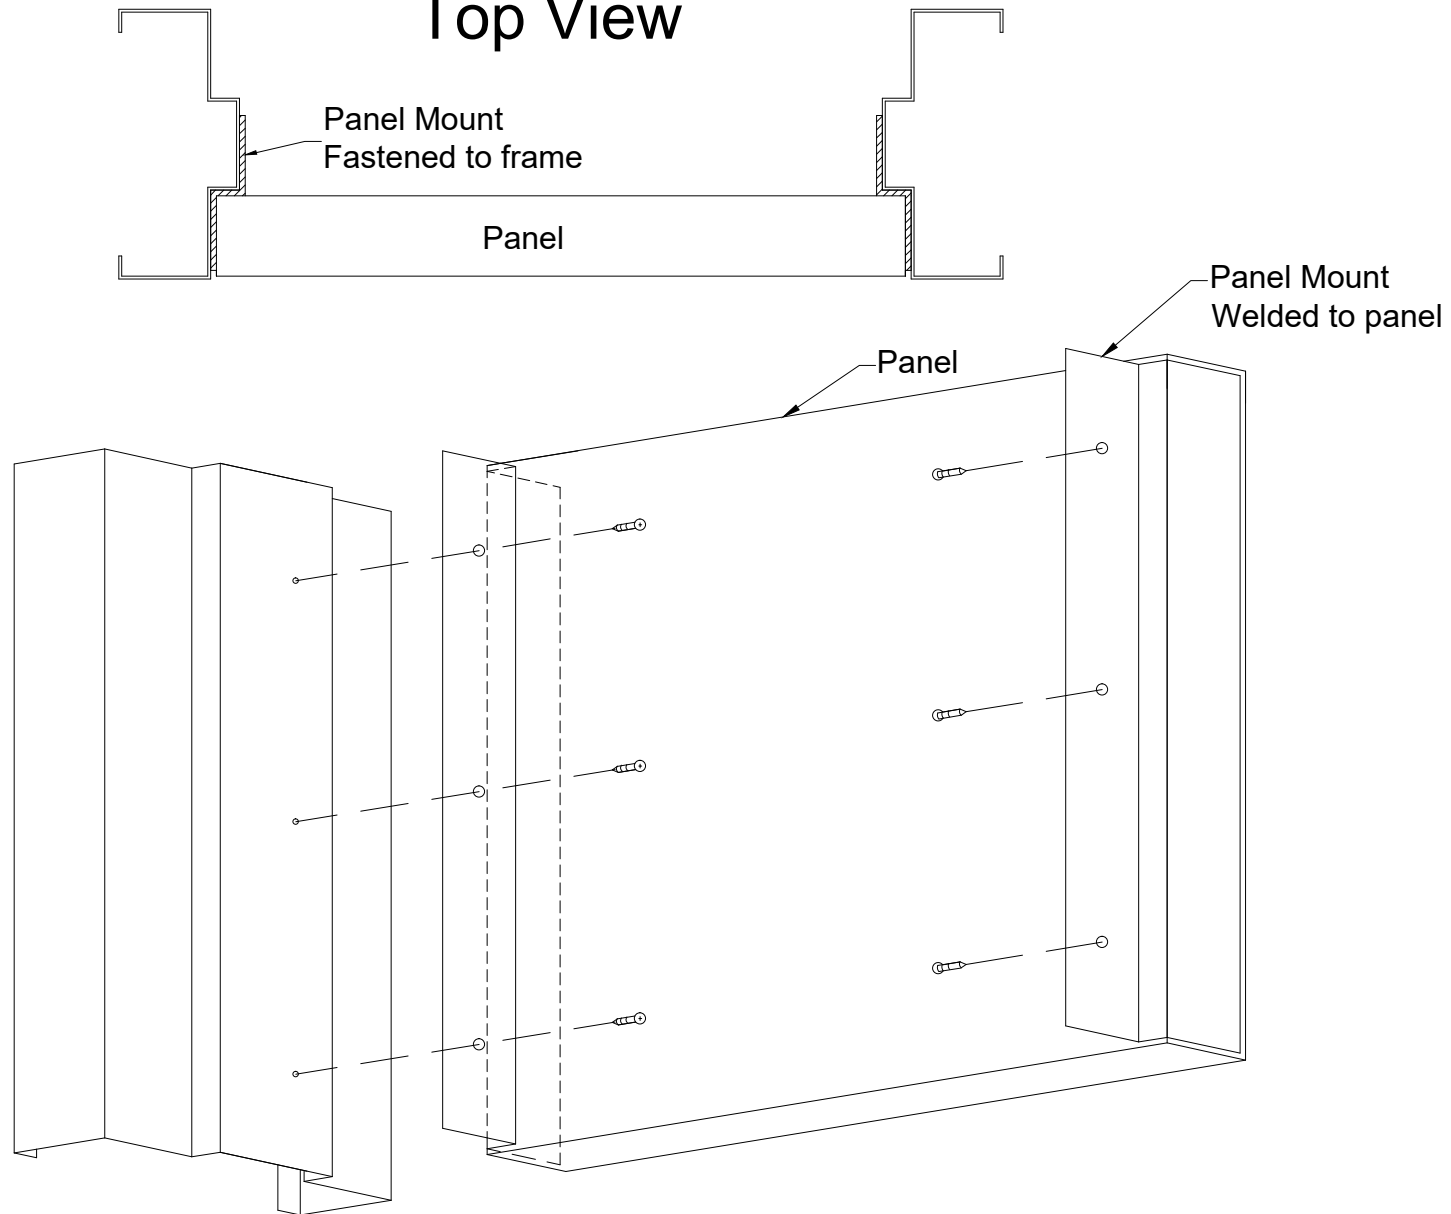

Top View

Concept Frames

2015 Industrial Drive, Newton, NC 28658
PH: 888-234-9455 Fax: 800-631-9089
www.ConceptFrames.Com

Drawn By: KX

Date: 1-23-2015

Removable Panel Mounts