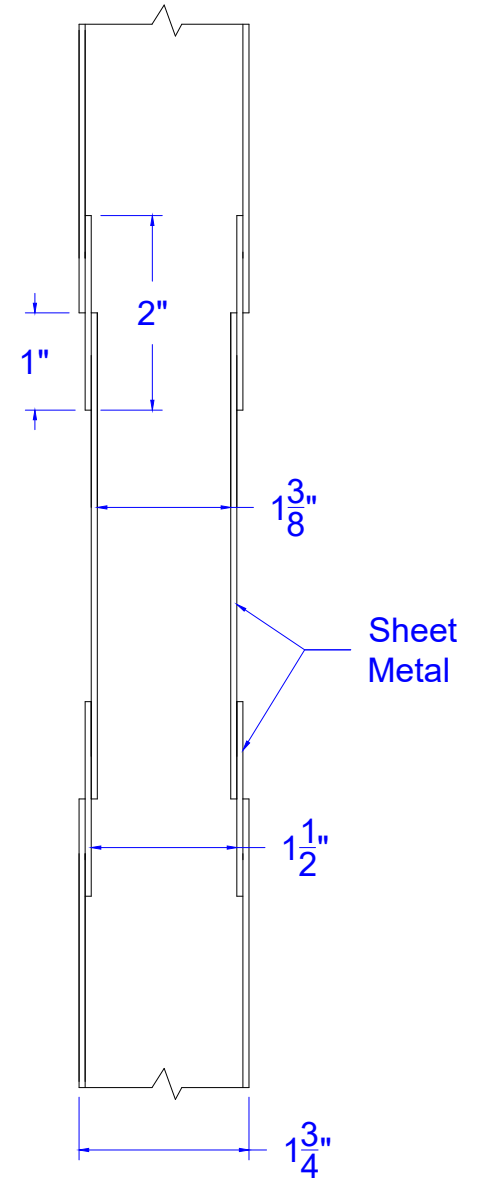

Not to scale

Concept Frames

2015 Industrial Drive, Newton, NC 28658
PH: 888-234-9455 Fax: 800-631-9089
www.ConceptFrames.Com

Drawn By: KX

Step Down Panel

Date: 2-23-2015