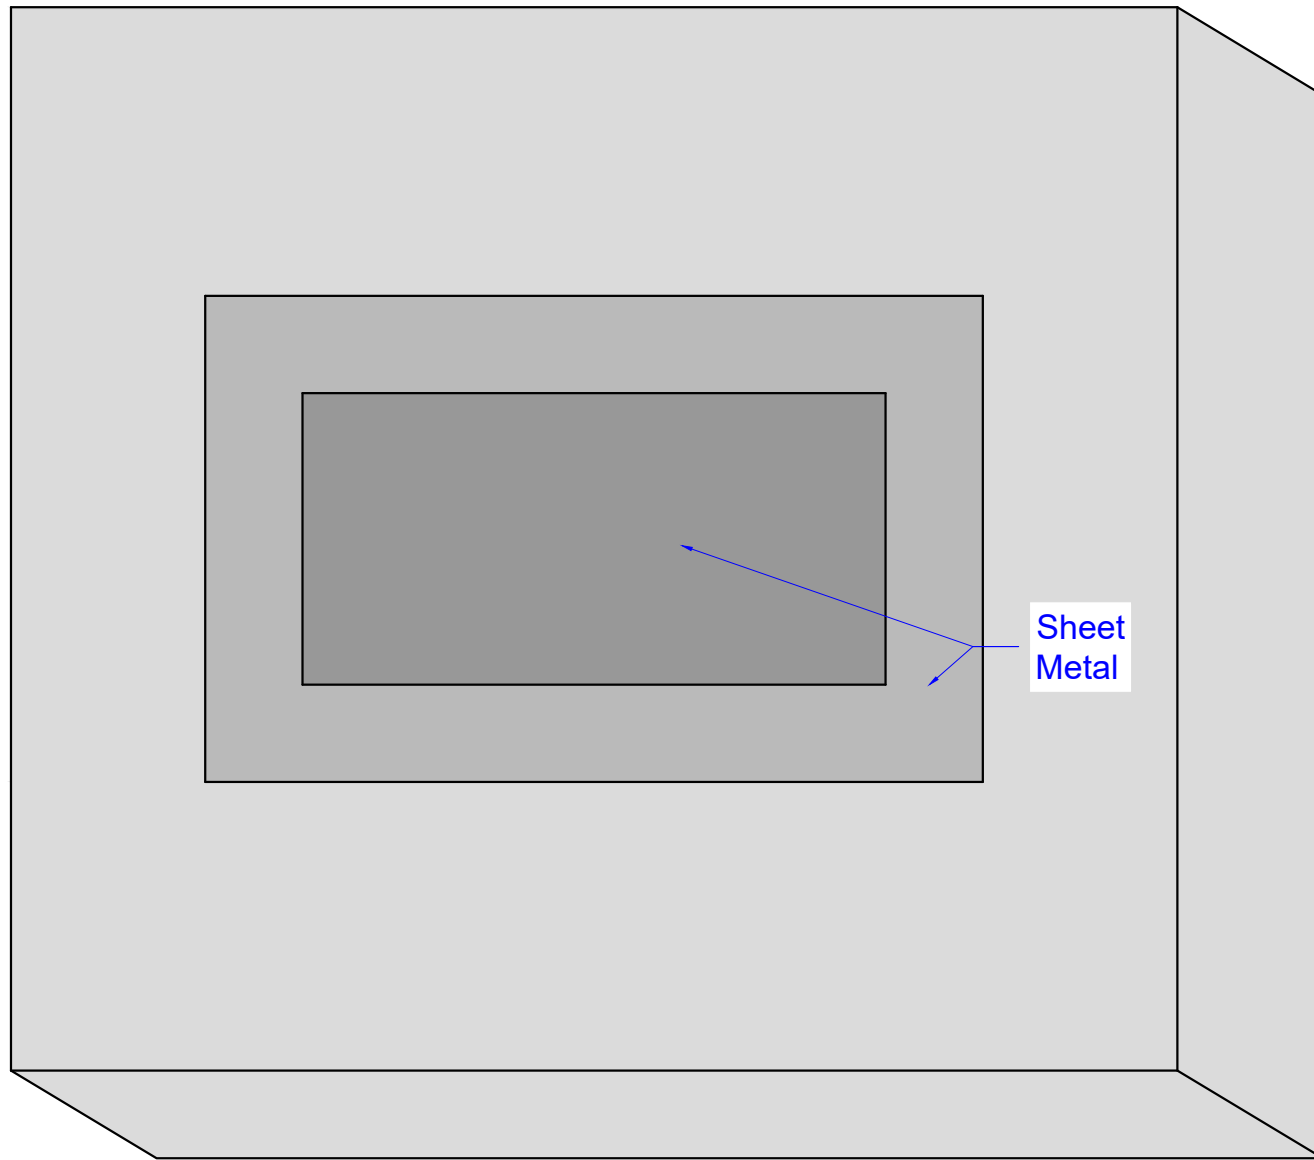

Not to scale

Concept Frames

2015 Industrial Drive, Newton, NC 28658
PH: 888-234-9455 Fax: 800-631-9089
www.ConceptFrames.Com

Drawn By: KX

Step Down Panel

Date: 2-23-2015