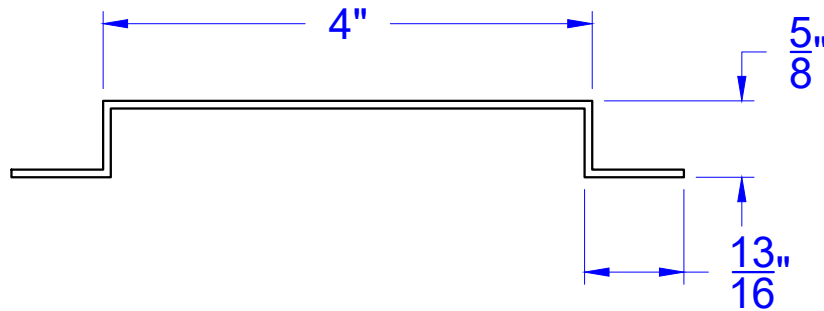

22 gage
1 3/4" thick door
6 11/16" stretch out

22 gage
1 3/8" thick door
6 5/16" stretch out

Concept Frames

2015 Industrial Drive, Newton, NC 28658
PH: 888-234-9455 Fax: 800-631-9089
www.ConceptFrames.Com