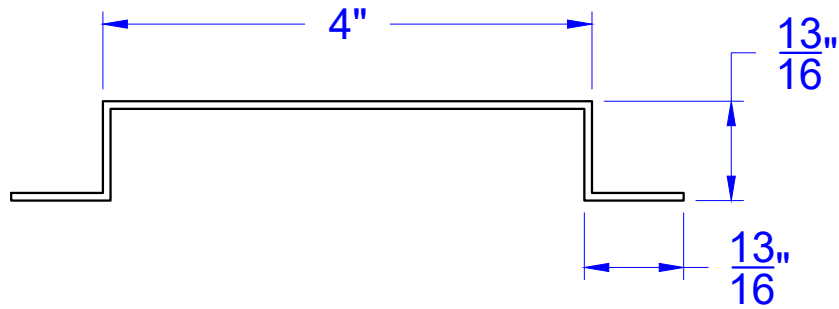

22 gage
1 3/4" thick door
6 11/16" stretch out

22 gage
1 3/8" thick door
6 5/16" stretch out

Concept Frames

2015 Industrial Drive, Newton, NC 28658
PH: 888-234-9455 Fax: 800-631-9089
www.ConceptFrames.Com